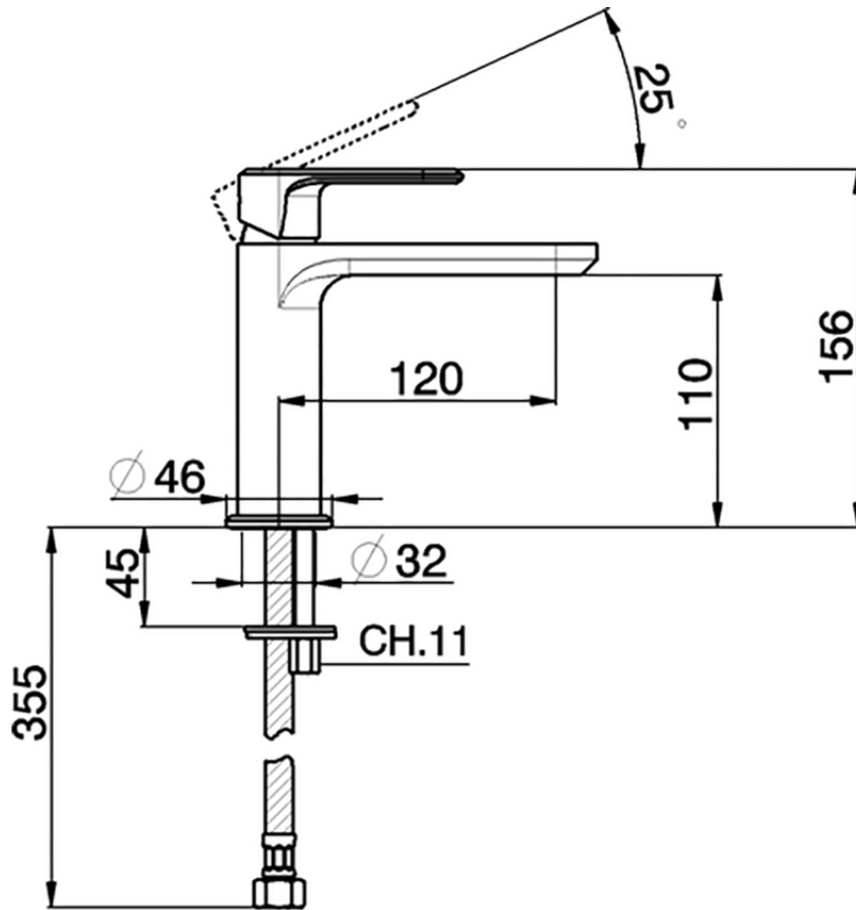

## Single lever washbasin mixer LEVITY\_LY000540

LY000540

<https://en.huberitalia.com/single-lever-washbasin-mixer-levity-ly000540>

2026-06-26