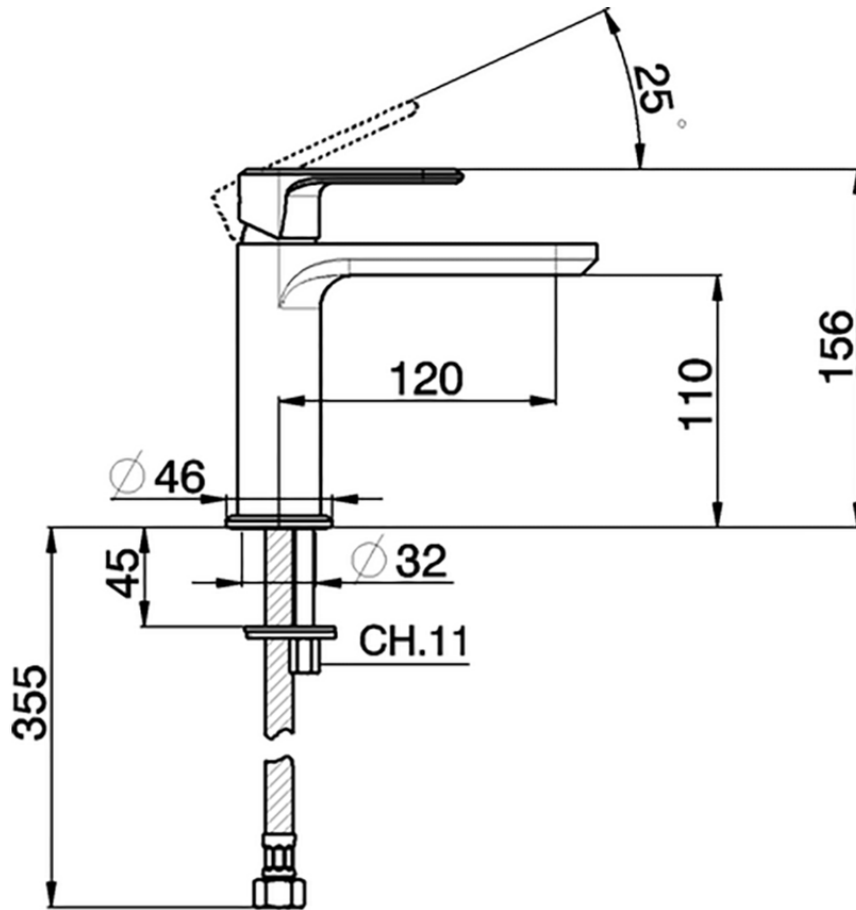

Single lever washbasin mixer LEVITY_LY000540

LY000540

<https://en.huberitalia.com/single-lever-washbasin-mixer-levity-ly000540>

2026-02-04