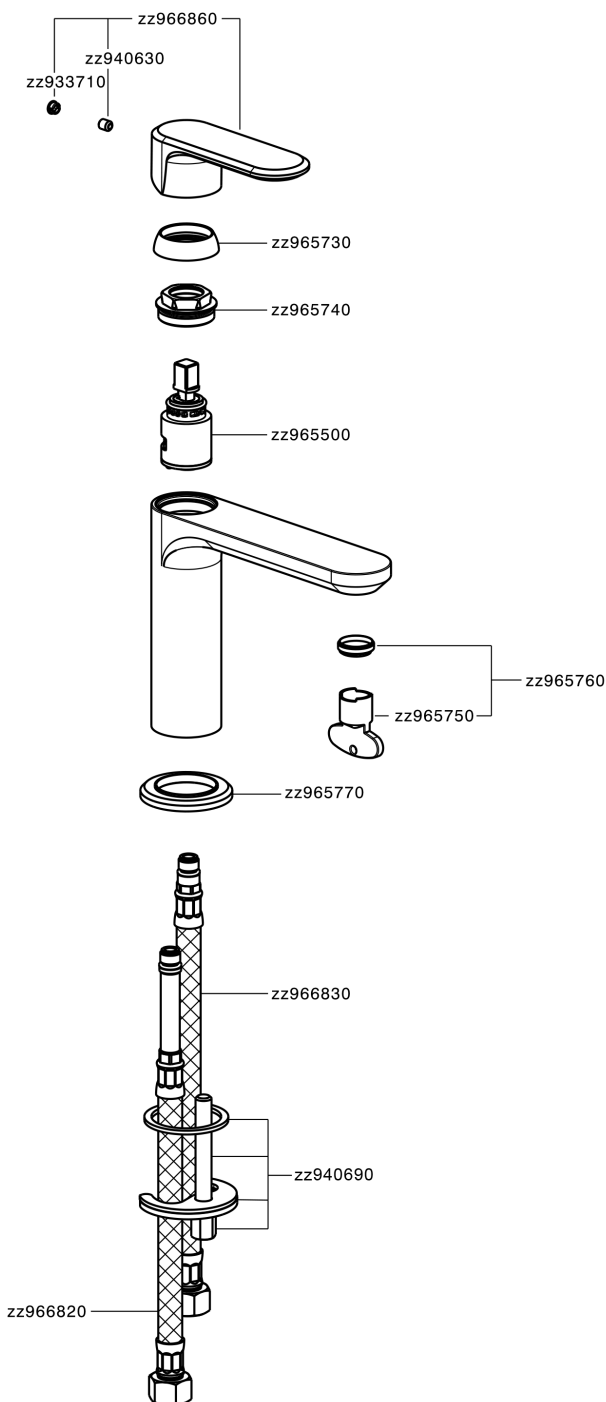

Single lever washbasin mixer LEVITY_LY000540

LY000540

<https://en.huberitalia.com/single-lever-washbasin-mixer-levity-ly000540>

2026-06-27