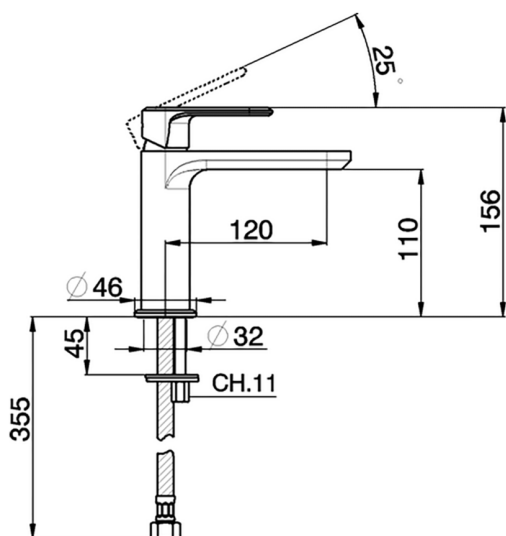

Single lever washbasin mixer LEVITY_LY000540

MODEL **LY000540**

Single lever washbasin mixer, without automatic pop-up waste, G.3/8" stainless steel flexible hoses

AVAILABLE FINISHINGS

-  **21** 21 Chrome
-  **2B** 2B Polished Nickel
-  **2F** 2F Brushed Nickel
-  **40** 40 Matt Black
-  **4Q** 4Q Matt White

CHARACTERISTICS

Cartridge Spare Parts **ZZ96550000**

25 mm Cartridge

Single lever washbasin mixer LEVITY_LY000540

LY000540

<https://en.huberitalia.com/single-lever-washbasin-mixer-levity-ly000540>

2026-04-10