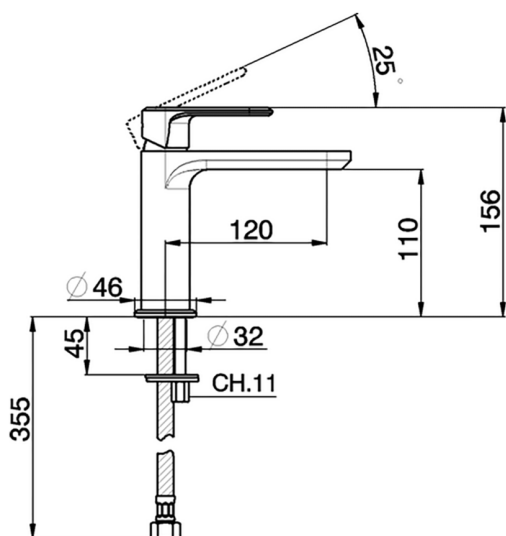

Single lever washbasin mixer LEVITY_LY000540

MODEL **LY000540**

Single lever washbasin mixer, without automatic pop-up waste, G.3/8" stainless steel flexible hoses

AVAILABLE FINISHINGS

-  **21** 21 Chrome
-  **2B** 2B Polished Nickel
-  **2F** 2F Brushed Nickel
-  **40** 40 Matt Black
-  **4Q** 4Q Matt White

CHARACTERISTICS

Cartridge Spare Parts **ZZ96550000**

25 mm Cartridge

Single lever washbasin mixer LEVITY_LY000540

LY000540

<https://en.huberitalia.com/single-lever-washbasin-mixer-levity-ly000540>

2026-06-27