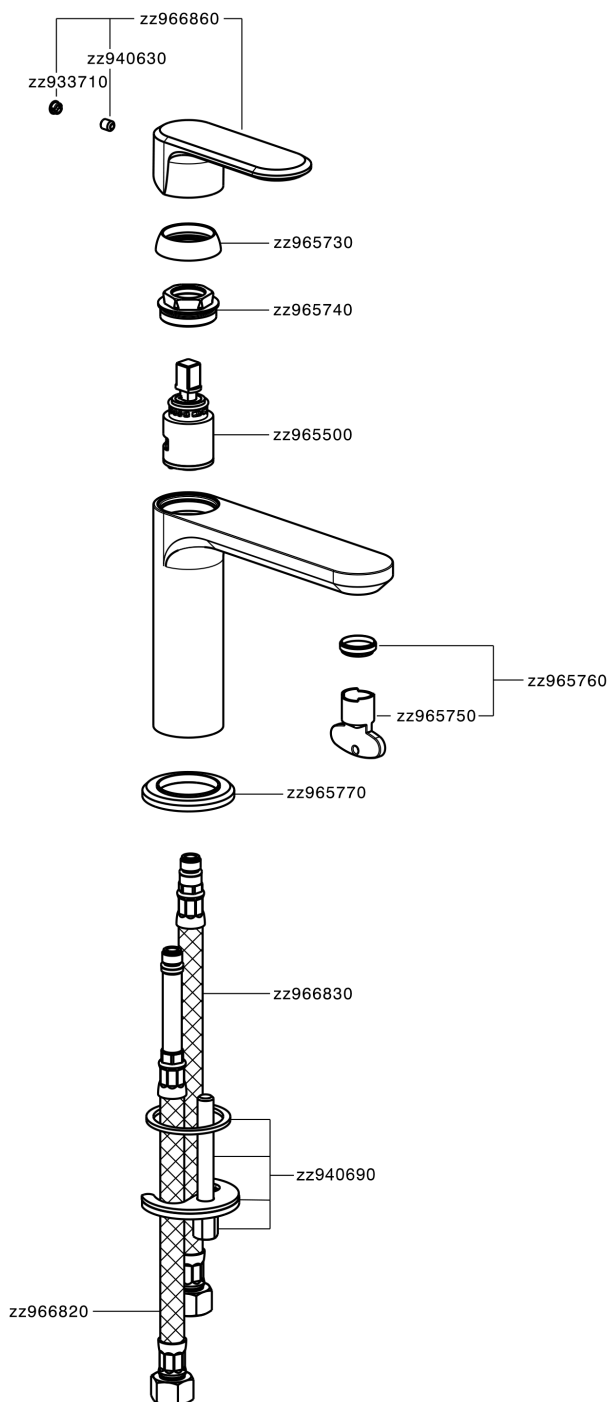

Single lever washbasin mixer LEVITY_LY000540

MODEL **LY000540**

Single lever washbasin mixer, without automatic pop-up waste, G.3/8" stainless steel flexible hoses

AVAILABLE FINISHINGS

-  **21** 21 Chrome
-  **2B** 2B Polished Nickel
-  **2F** 2F Brushed Nickel
-  **40** 40 Matt Black
-  **4Q** 4Q Matt White

CHARACTERISTICS

Cartridge Spare Parts **ZZ96550000**

25 mm Cartridge

Single lever washbasin mixer LEVITY_LY000540

LY000540

<https://en.huberitalia.com/single-lever-washbasin-mixer-levity-ly000540>

2026-04-10