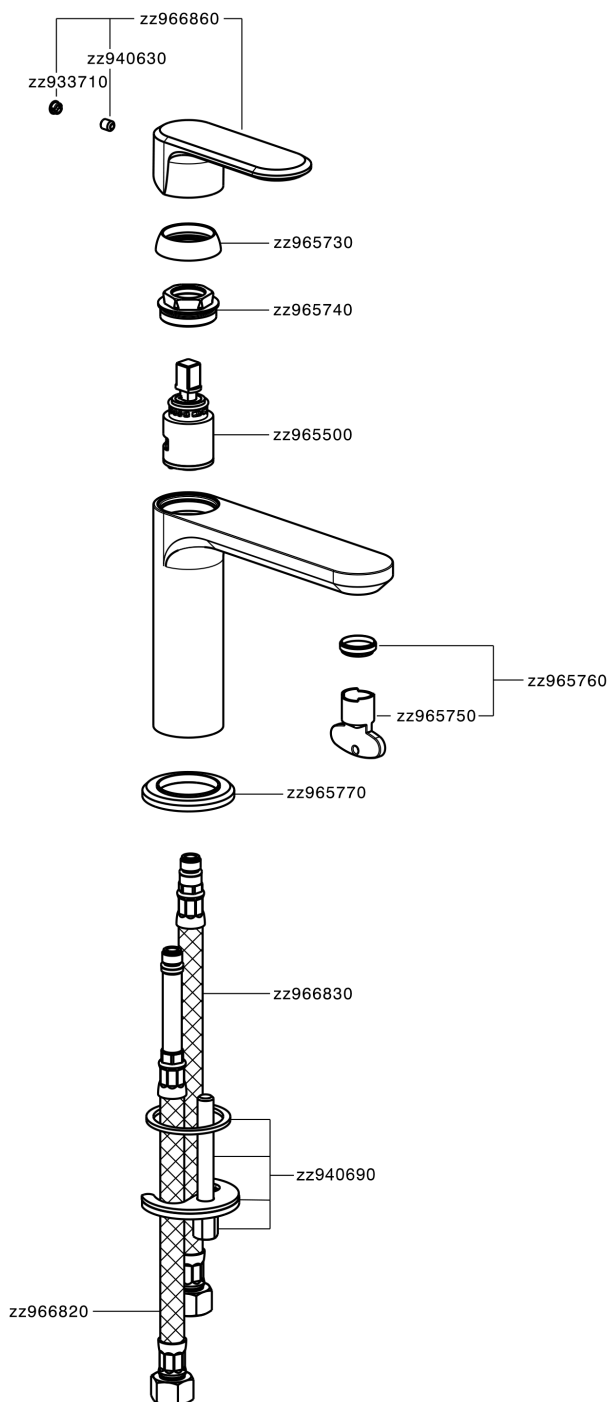

Single lever washbasin mixer LEVITY_LY000540

MODEL **LY000540**

Single lever washbasin mixer, without automatic pop-up waste, G.3/8" stainless steel flexible hoses

AVAILABLE FINISHINGS

-  **21** 21 Chrome
-  **2B** 2B Polished Nickel
-  **2F** 2F Brushed Nickel
-  **40** 40 Matt Black
-  **4Q** 4Q Matt White

CHARACTERISTICS

Cartridge Spare Parts **ZZ96550000**

25 mm Cartridge

Single lever washbasin mixer LEVITY_LY000540

LY000540

<https://en.huberitalia.com/single-lever-washbasin-mixer-levity-ly000540>

2026-06-06