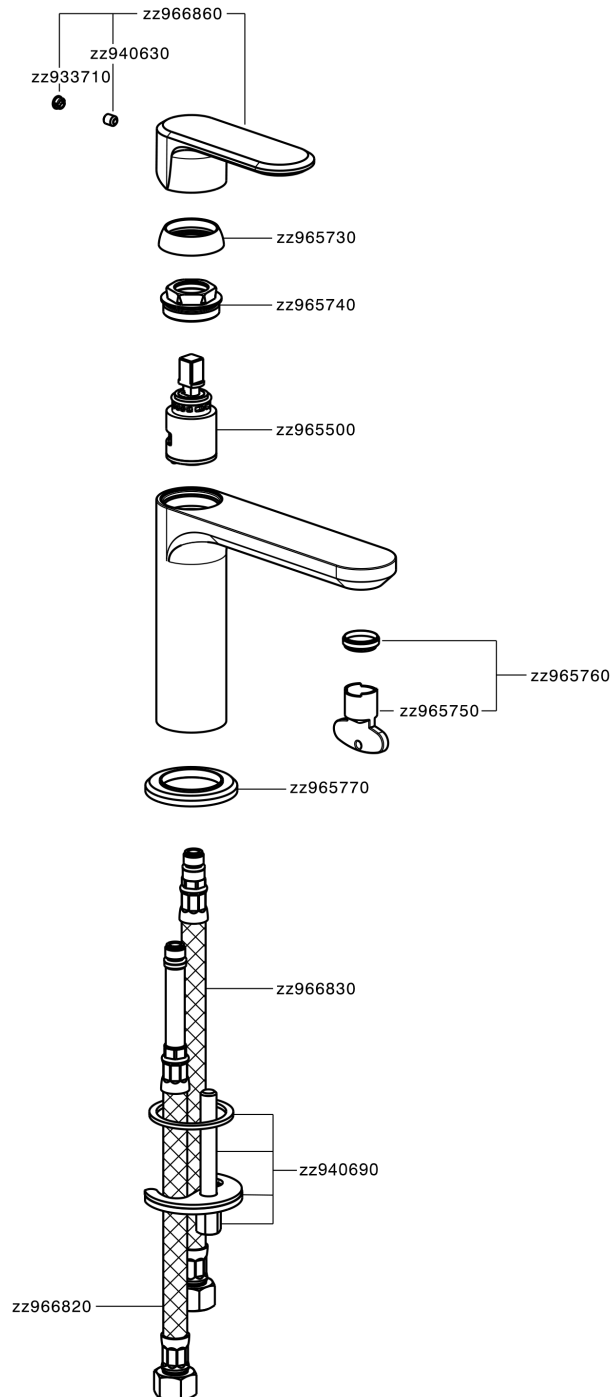

Single lever washbasin mixer LEVITY_LY000540

MODEL **LY000540**

Single lever washbasin mixer, without automatic pop-up waste, G.3/8" stainless steel flexible hoses

AVAILABLE FINISHINGS

-  **21** 21 Chrome
-  **2B** 2B Polished Nickel
-  **2F** 2F Brushed Nickel
-  **40** 40 Matt Black
-  **4Q** 4Q Matt White

CHARACTERISTICS

Cartridge Spare Parts **ZZ96550000**

25 mm Cartridge

Single lever washbasin mixer LEVITY_LY000540

LY000540

<https://en.huberitalia.com/single-lever-washbasin-mixer-levity-ly000540>

2026-06-27