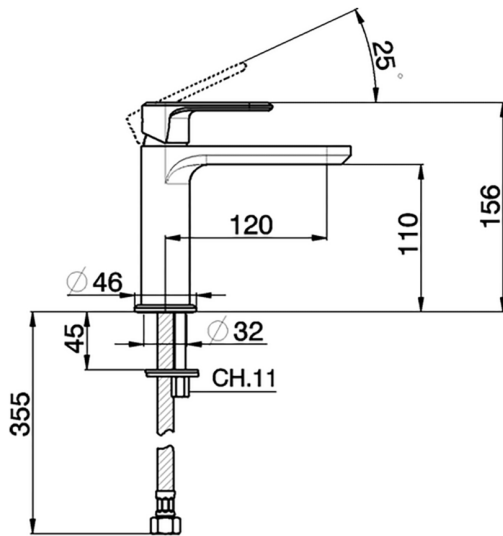

Single lever washbasin mixer LEVITY_LY000540

MODEL **LY000540**

Single lever washbasin mixer, without automatic pop-up waste, G.3/8" stainless steel flexible hoses

AVAILABLE FINISHINGS

-  **21** 21 Chrome
-  **2B** 2B Polished Nickel
-  **2F** 2F Brushed Nickel
-  **40** 40 Matt Black
-  **4Q** 4Q Matt White

CHARACTERISTICS

Cartridge Spare Parts **ZZ96550000**

25 mm Cartridge

Single lever washbasin mixer LEVITY_LY000540

LY000540

<https://en.huberitalia.com/single-lever-washbasin-mixer-levity-ly000540>

2026-06-06