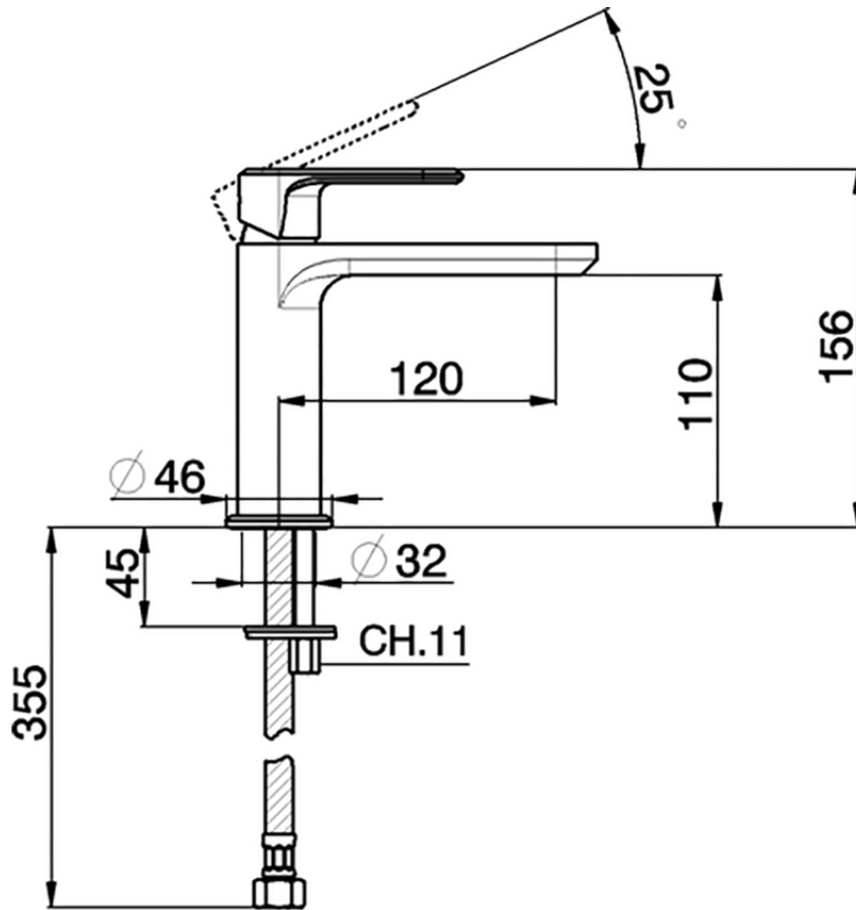

## Single lever washbasin mixer LEVITY\_LY000540

LY000540

<https://en.huberitalia.com/single-lever-washbasin-mixer-levity-ly000540>

2026-06-06