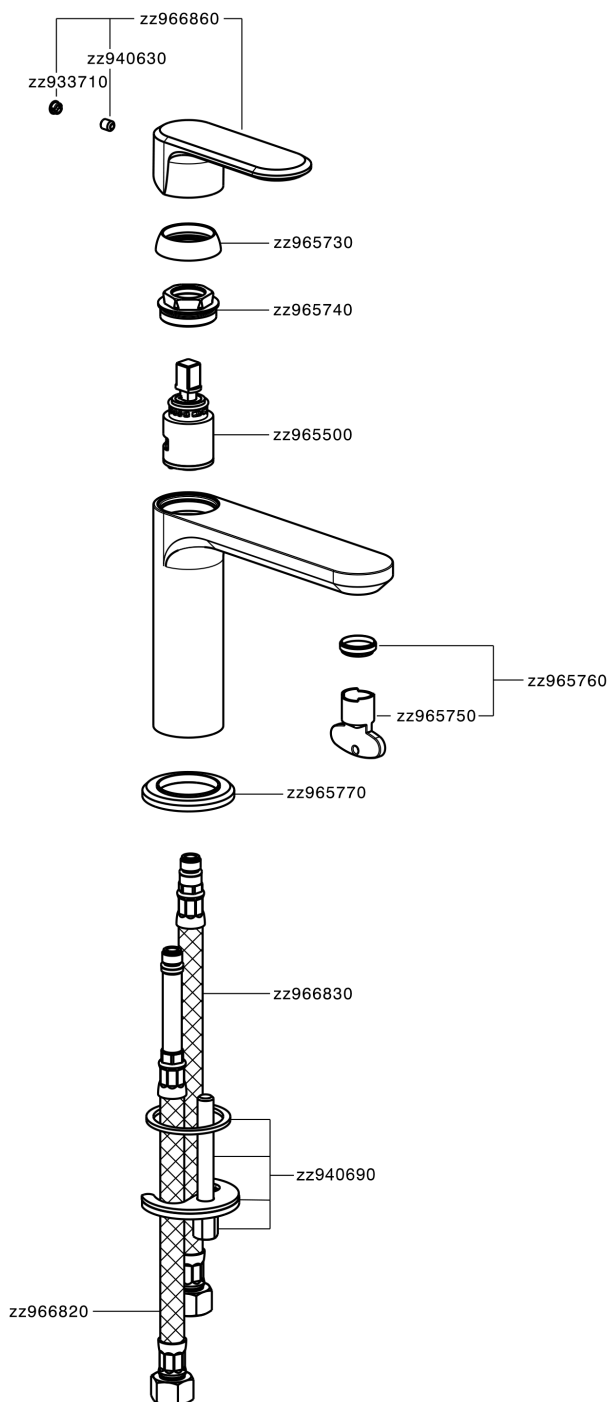

Single lever washbasin mixer LEVITY_LY000540

LY000540

<https://en.huberitalia.com/single-lever-washbasin-mixer-levity-ly000540>

2026-04-08