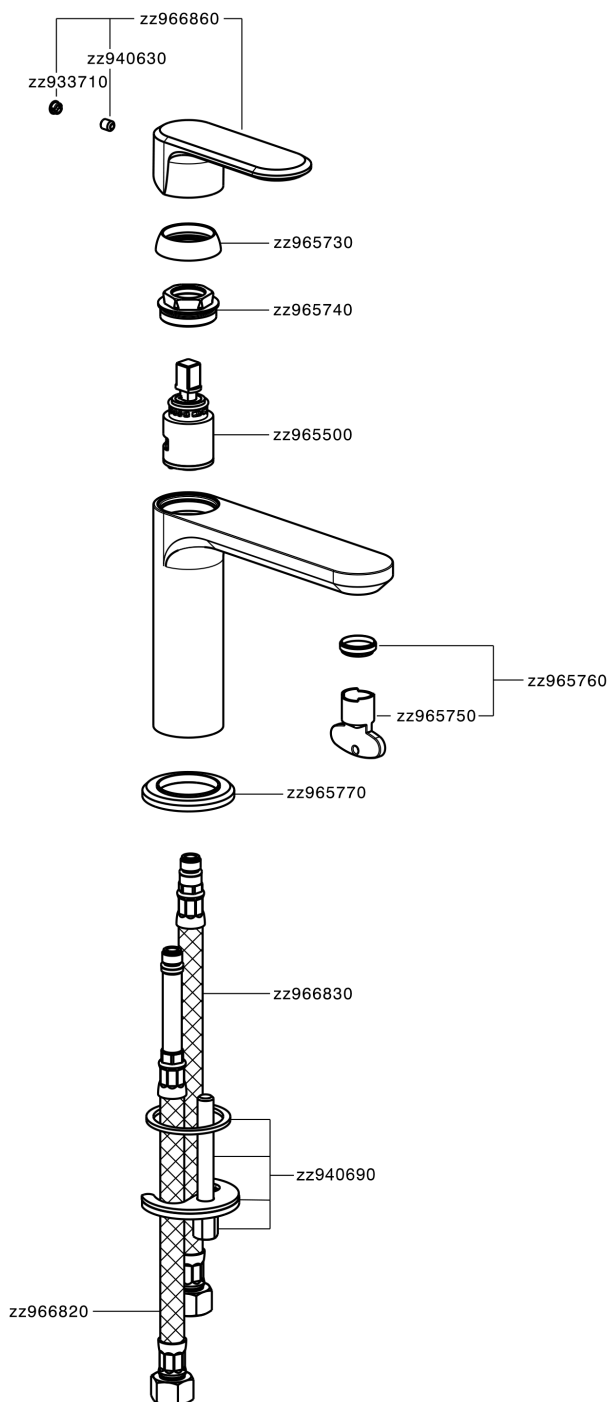

Single lever washbasin mixer LEVITY_LY000540

MODEL **LY000540**

Single lever washbasin mixer, without automatic pop-up waste, G.3/8" stainless steel flexible hoses

AVAILABLE FINISHINGS

-  **21** 21 Chrome
-  **2B** 2B Polished Nickel
-  **2F** 2F Brushed Nickel
-  **40** 40 Matt Black
-  **4Q** 4Q Matt White

CHARACTERISTICS

Cartridge Spare Parts **ZZ96550000**

25 mm Cartridge

Single lever washbasin mixer LEVITY_LY000540

LY000540

<https://en.huberitalia.com/single-lever-washbasin-mixer-levity-ly000540>

2026-04-09