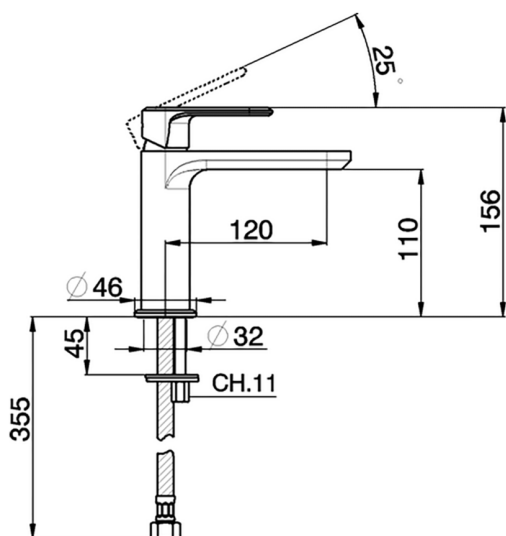

Single lever washbasin mixer LEVITY_LY000540

MODEL **LY000540**

Single lever washbasin mixer, without automatic pop-up waste, G.3/8" stainless steel flexible hoses

AVAILABLE FINISHINGS

-  **21** 21 Chrome
-  **2B** 2B Polished Nickel
-  **2F** 2F Brushed Nickel
-  **40** 40 Matt Black
-  **4Q** 4Q Matt White

CHARACTERISTICS

Cartridge Spare Parts **ZZ96550000**

25 mm Cartridge

Single lever washbasin mixer LEVITY_LY000540

LY000540

<https://en.huberitalia.com/single-lever-washbasin-mixer-levity-ly000540>

2026-04-09