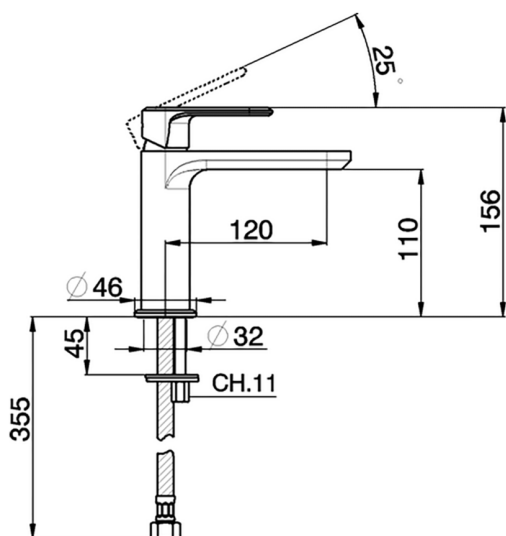

## Single lever washbasin mixer LEVITY\_LY000540

MODEL **LY000540**

Single lever washbasin mixer, without automatic pop-up waste, G.3/8" stainless steel flexible hoses

### CHARACTERISTICS

Cartridge Spare Parts **ZZ96550000**

**25 mm Cartridge**

## Single lever washbasin mixer LEVITY\_LY000540

LY000540

<https://en.huberitalia.com/single-lever-washbasin-mixer-levity-ly000540>

2026-05-15