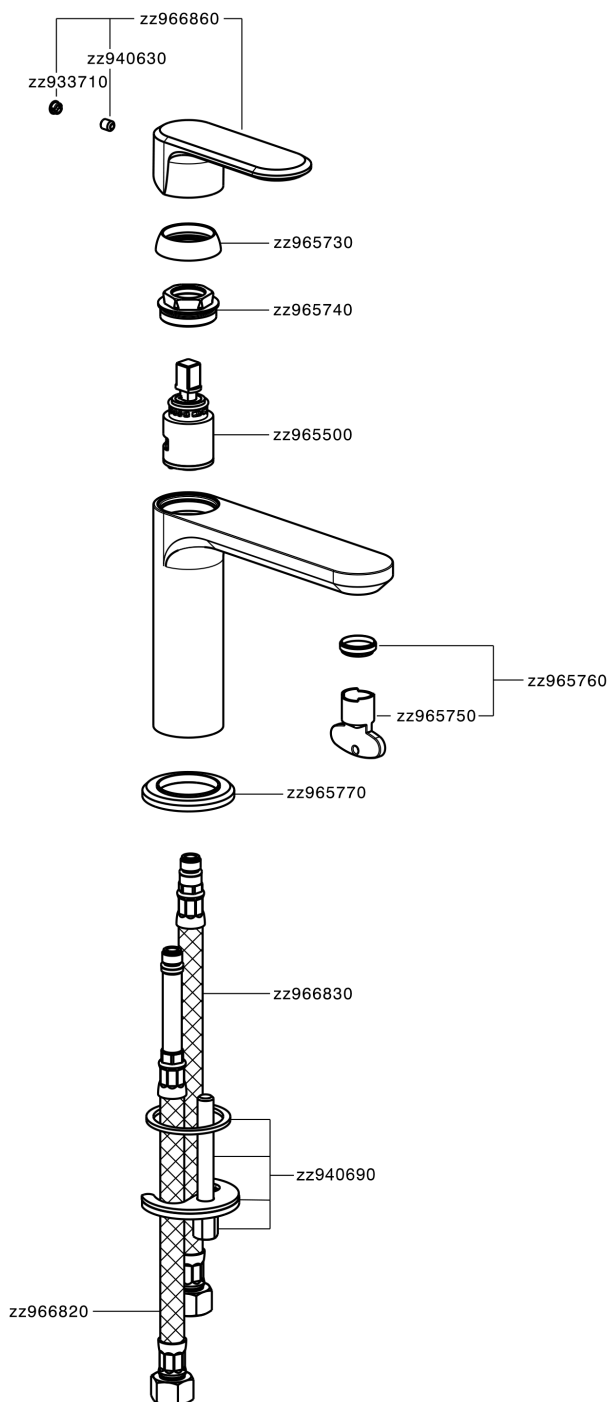

Single lever washbasin mixer LEVITY_LY000540

LY000540

<https://en.huberitalia.com/single-lever-washbasin-mixer-levity-ly000540>

2026-04-09