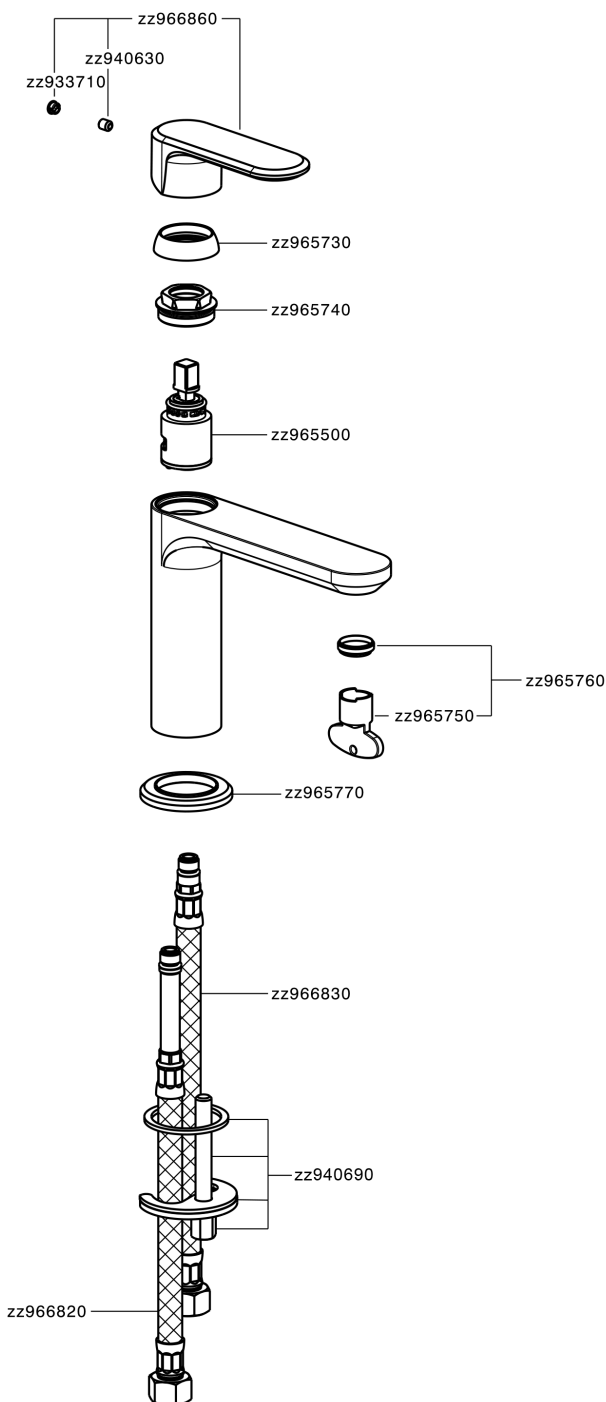

Single lever washbasin mixer LEVITY_LY000540

LY000540

<https://en.huberitalia.com/single-lever-washbasin-mixer-levity-ly000540>

2026-04-06