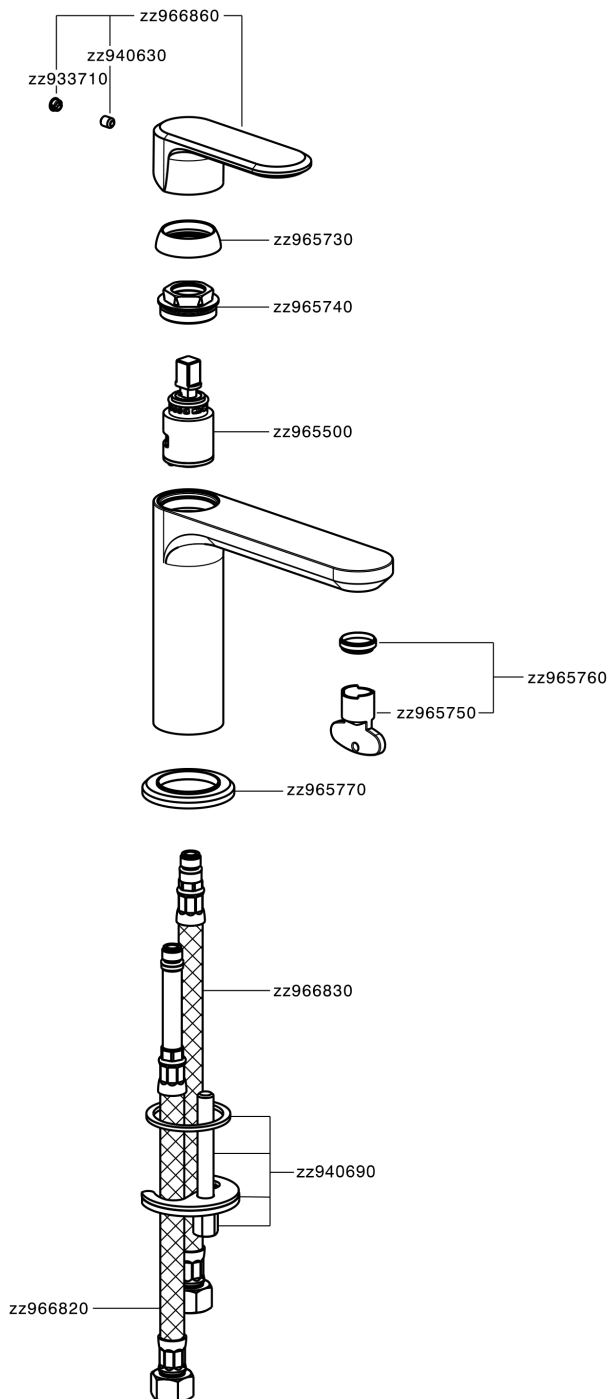

## Single lever washbasin mixer LEVITY\_LY000540

LY000540

<https://en.huberitalia.com/single-lever-washbasin-mixer-levity-ly000540>

2026-06-06