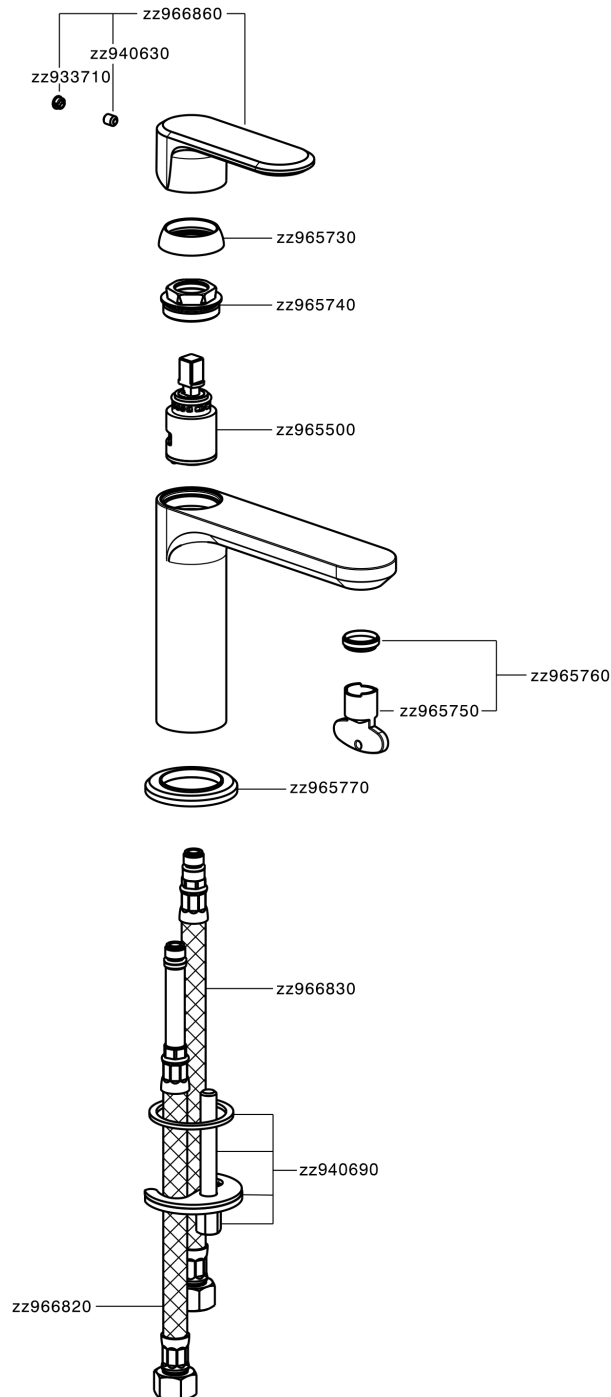

## Single lever washbasin mixer LEVITY\_LY000540

LY000540

<https://en.huberitalia.com/single-lever-washbasin-mixer-levity-ly000540>

2026-06-26