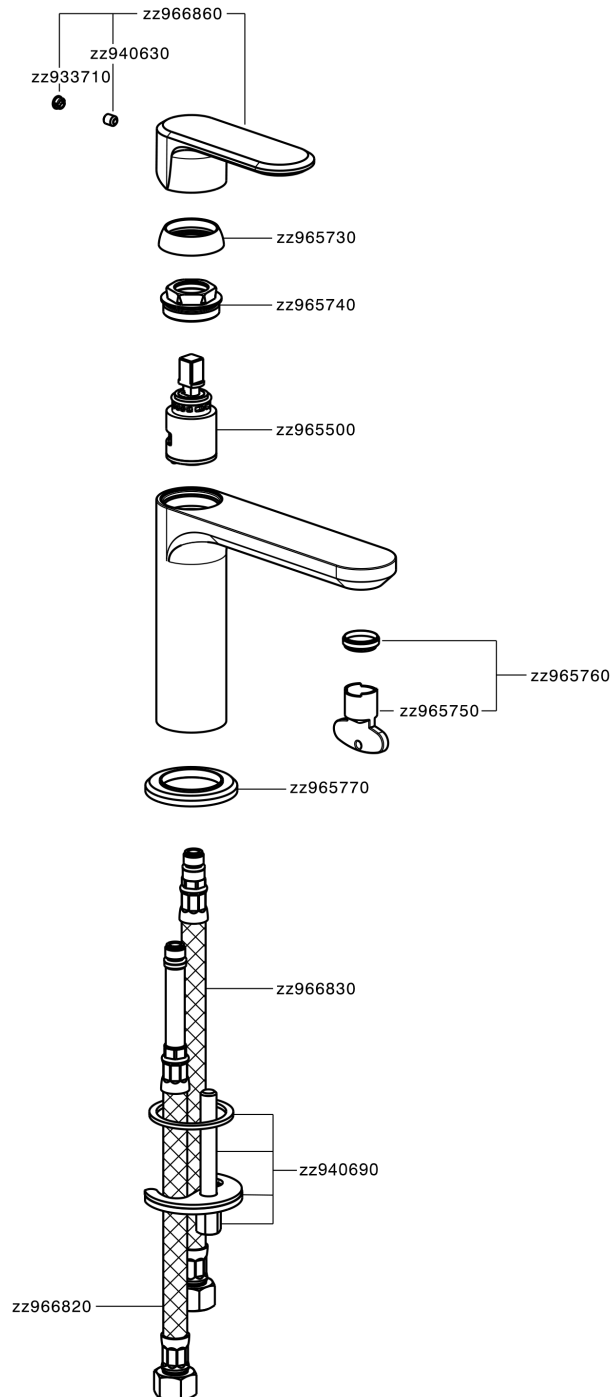

Single lever washbasin mixer LEVITY_LY000540

LY000540

<https://en.huberitalia.com/single-lever-washbasin-mixer-levity-ly000540>

2026-06-26