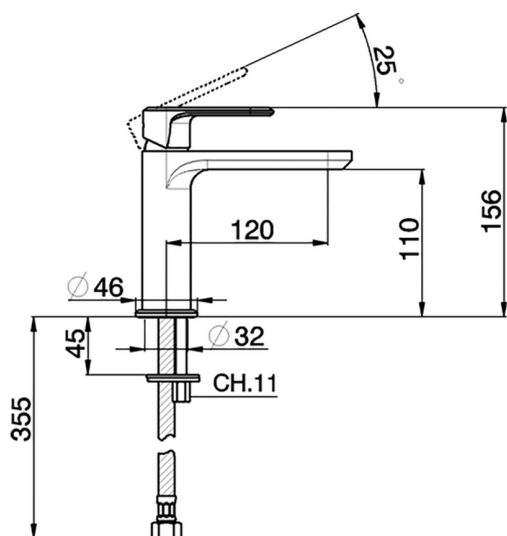

Single lever washbasin mixer LEVITY_LY000540

MODEL **LY000540**

Single lever washbasin mixer, without automatic pop-up waste, G.3/8" stainless steel flexible hoses

AVAILABLE FINISHINGS

-  **21** 21 Chrome
-  **2B** 2B Polished Nickel
-  **2F** 2F Brushed Nickel
-  **40** 40 Matt Black
-  **4Q** 4Q Matt White

CHARACTERISTICS

Cartridge Spare Parts **ZZ96550000**

25 mm Cartridge

Single lever washbasin mixer LEVITY_LY000540

LY000540

<https://en.huberitalia.com/single-lever-washbasin-mixer-levity-ly000540>

2026-04-08