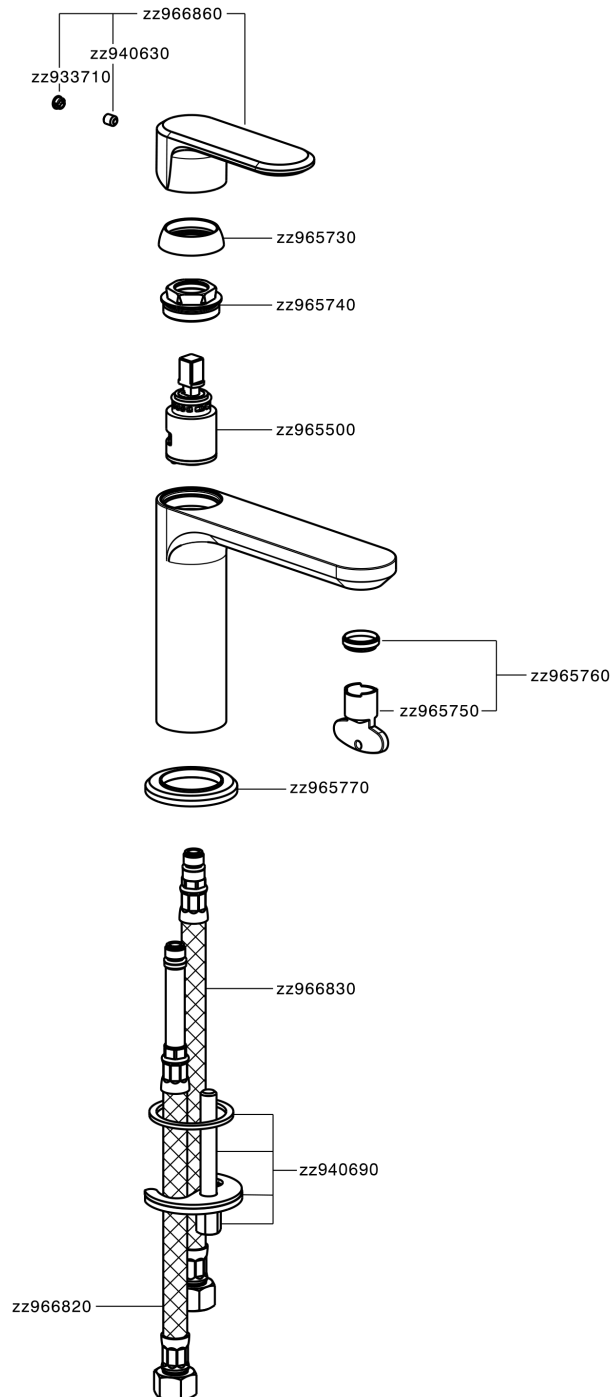

Single lever washbasin mixer LEVITY_LY000540

MODEL **LY000540**

Single lever washbasin mixer, without automatic pop-up waste, G.3/8" stainless steel flexible hoses

AVAILABLE FINISHINGS

-  **21** 21 Chrome
-  **2B** 2B Polished Nickel
-  **2F** 2F Brushed Nickel
-  **40** 40 Matt Black
-  **4Q** 4Q Matt White

CHARACTERISTICS

Cartridge Spare Parts **ZZ96550000**

25 mm Cartridge

Single lever washbasin mixer LEVITY_LY000540

LY000540

<https://en.huberitalia.com/single-lever-washbasin-mixer-levity-ly000540>

2026-04-08