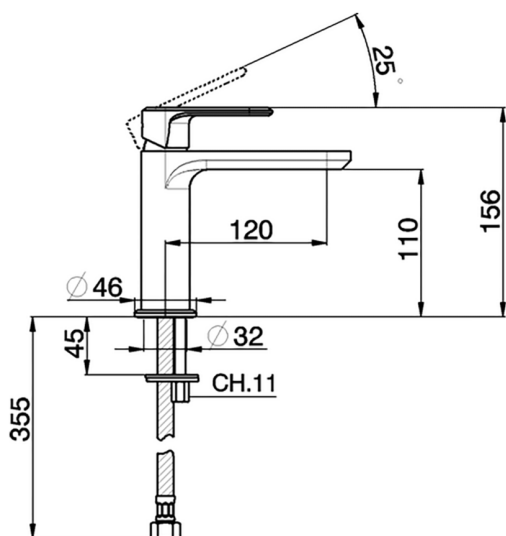

## Single lever washbasin mixer LEVITY\_LY000540

MODEL **LY000540**

Single lever washbasin mixer, without automatic pop-up waste, G.3/8" stainless steel flexible hoses

### CHARACTERISTICS

Cartridge Spare Parts **ZZ96550000**

**25 mm Cartridge**

## Single lever washbasin mixer LEVITY\_LY000540

LY000540

<https://en.huberitalia.com/single-lever-washbasin-mixer-levity-ly000540>

2026-06-05