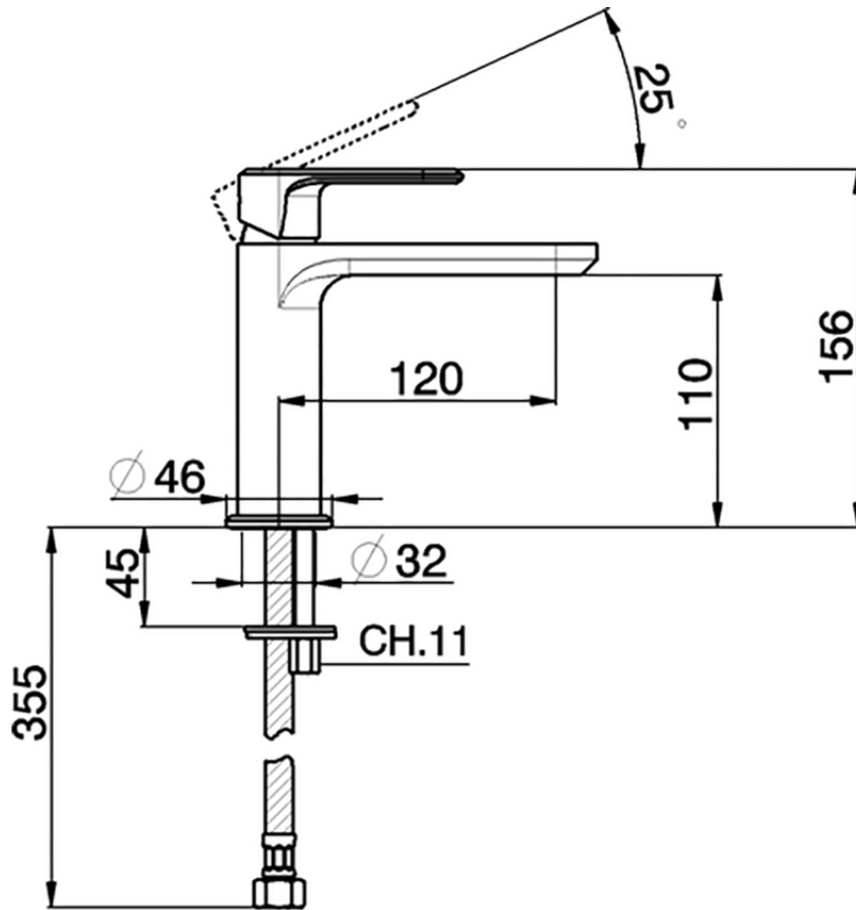

Single lever washbasin mixer LEVITY_LY000540

LY000540

<https://en.huberitalia.com/single-lever-washbasin-mixer-levity-ly000540>

2026-05-15