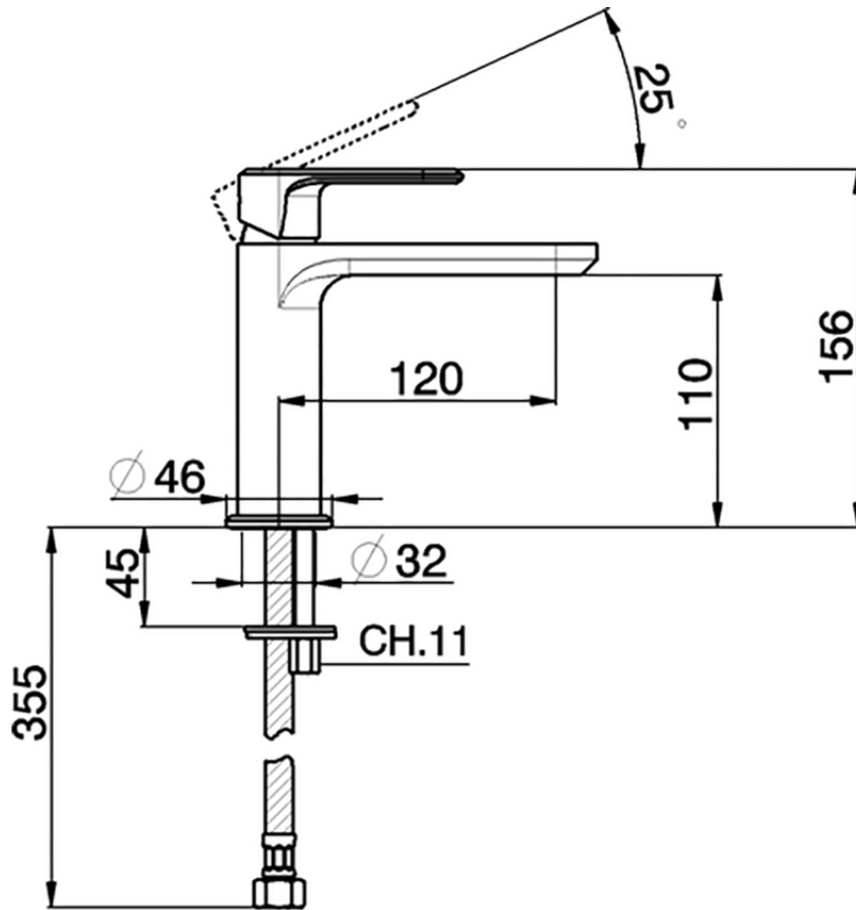

## Single lever washbasin mixer LEVITY\_LY000540

LY000540

<https://en.huberitalia.com/single-lever-washbasin-mixer-levity-ly000540>

2026-04-06