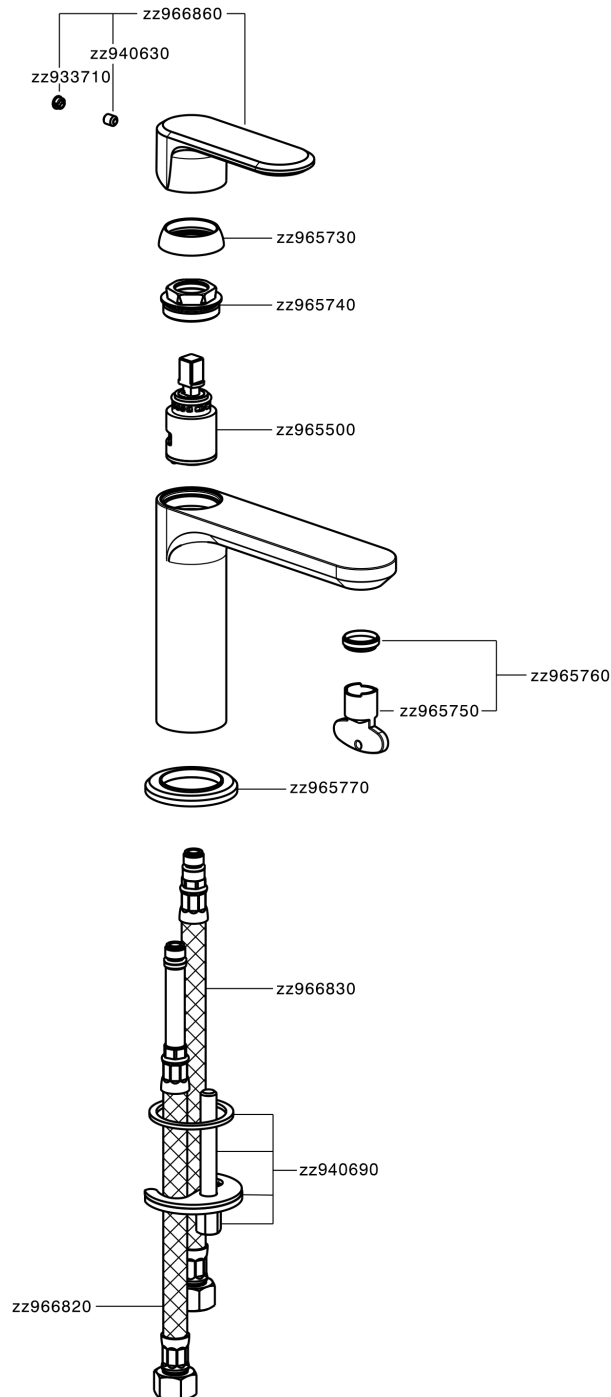

Single lever washbasin mixer LEVITY_LY000540

LY000540

<https://en.huberitalia.com/single-lever-washbasin-mixer-levity-ly000540>

2026-05-15