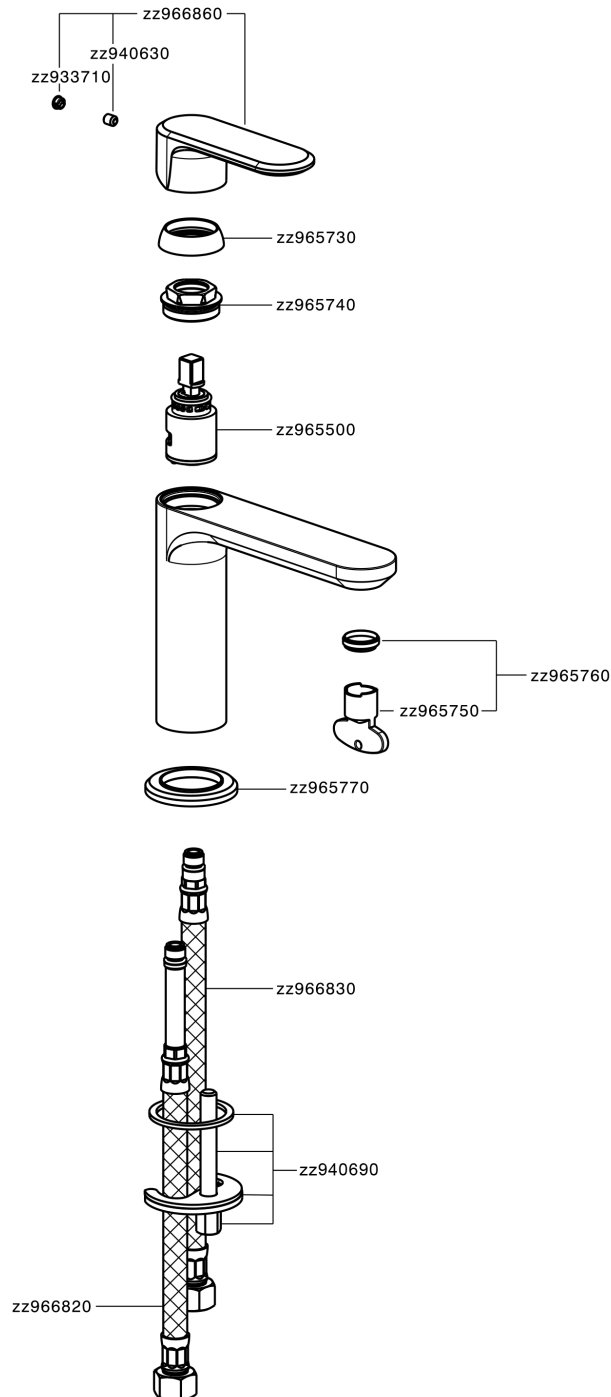

## Single lever washbasin mixer LEVITY\_LY000540

LY000540

<https://en.huberitalia.com/single-lever-washbasin-mixer-levity-ly000540>

2026-02-24