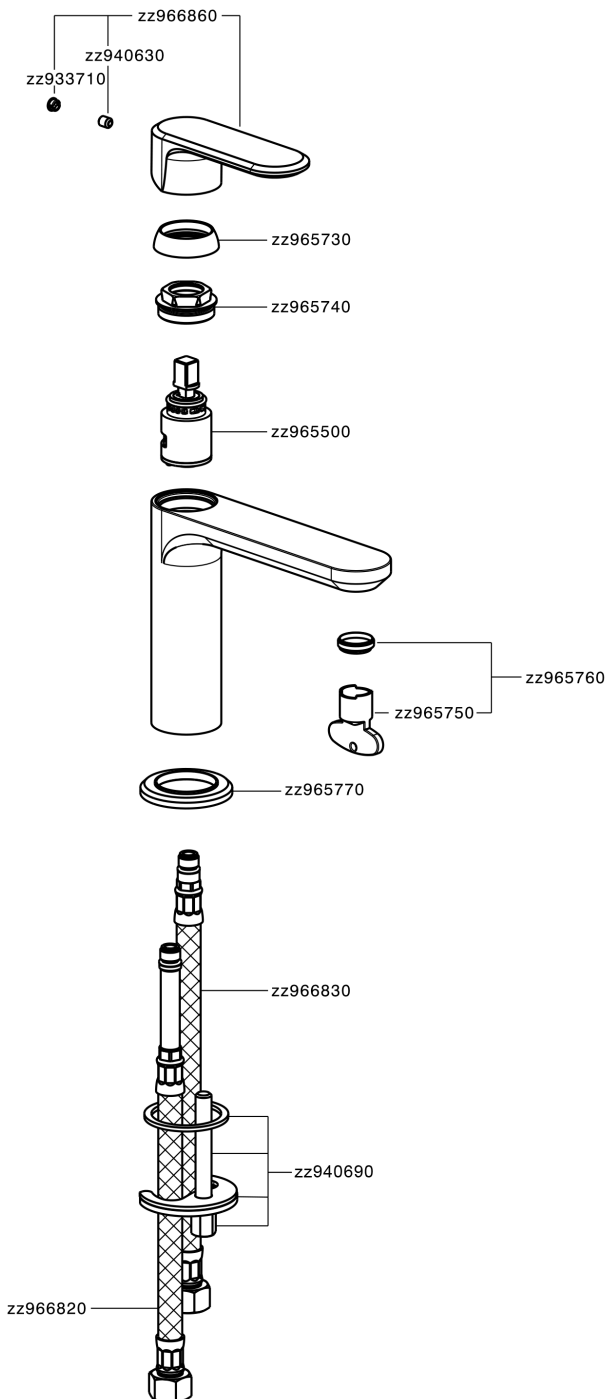

## Single lever washbasin mixer LEVITY\_LY000540

LY000540

<https://en.huberitalia.com/single-lever-washbasin-mixer-levity-ly000540>

2026-06-06