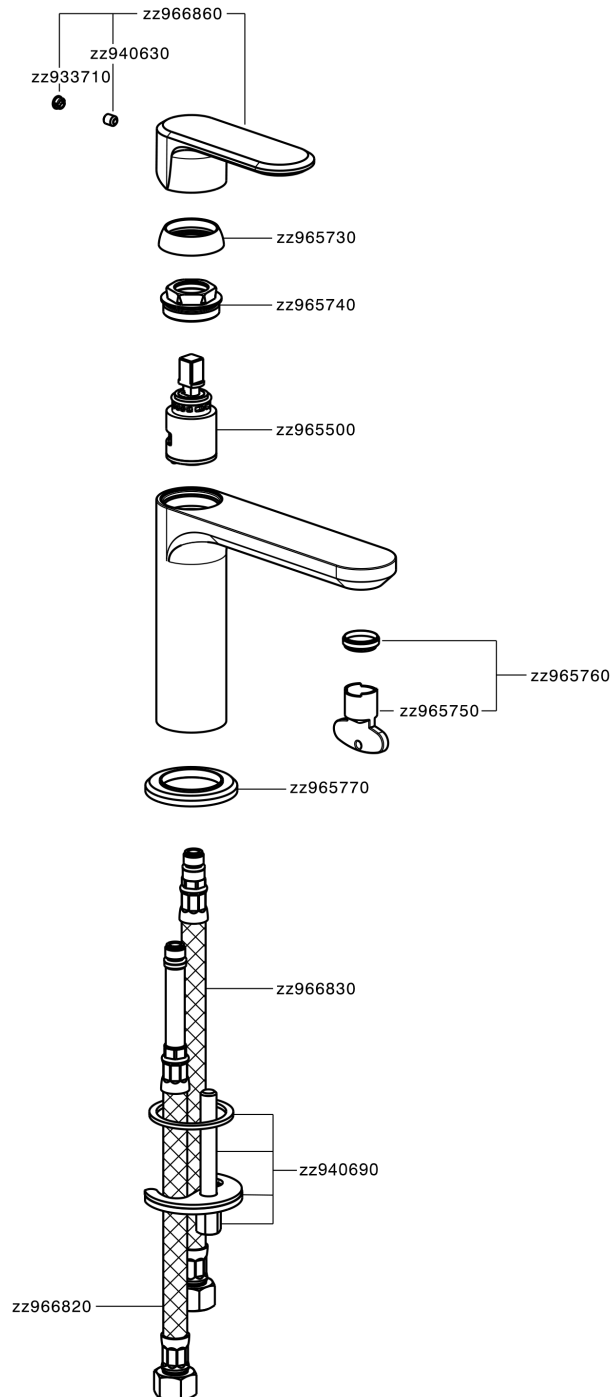

Single lever washbasin mixer LEVITY_LY000540

MODEL **LY000540**

Single lever washbasin mixer, without automatic pop-up waste, G.3/8" stainless steel flexible hoses

AVAILABLE FINISHINGS

-  **21** 21 Chrome
-  **2B** 2B Polished Nickel
-  **2F** 2F Brushed Nickel
-  **40** 40 Matt Black
-  **4Q** 4Q Matt White

CHARACTERISTICS

Cartridge Spare Parts **ZZ96550000**

25 mm Cartridge

Single lever washbasin mixer LEVITY_LY000540

LY000540

<https://en.huberitalia.com/single-lever-washbasin-mixer-levity-ly000540>

2026-06-06