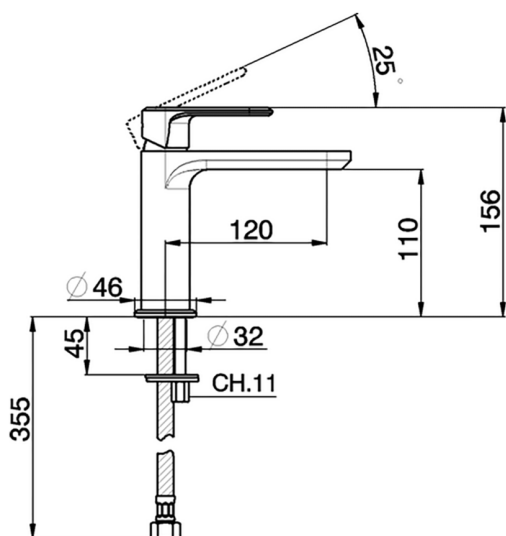

Single lever washbasin mixer LEVITY_LY000540

MODEL **LY000540**

Single lever washbasin mixer, without automatic pop-up waste, G.3/8" stainless steel flexible hoses

AVAILABLE FINISHINGS

-  **21** 21 Chrome
-  **2B** 2B Polished Nickel
-  **2F** 2F Brushed Nickel
-  **40** 40 Matt Black
-  **4Q** 4Q Matt White

CHARACTERISTICS

Cartridge Spare Parts **ZZ96550000**

25 mm Cartridge

Single lever washbasin mixer LEVITY_LY000540

LY000540

<https://en.huberitalia.com/single-lever-washbasin-mixer-levity-ly000540>

2026-06-06