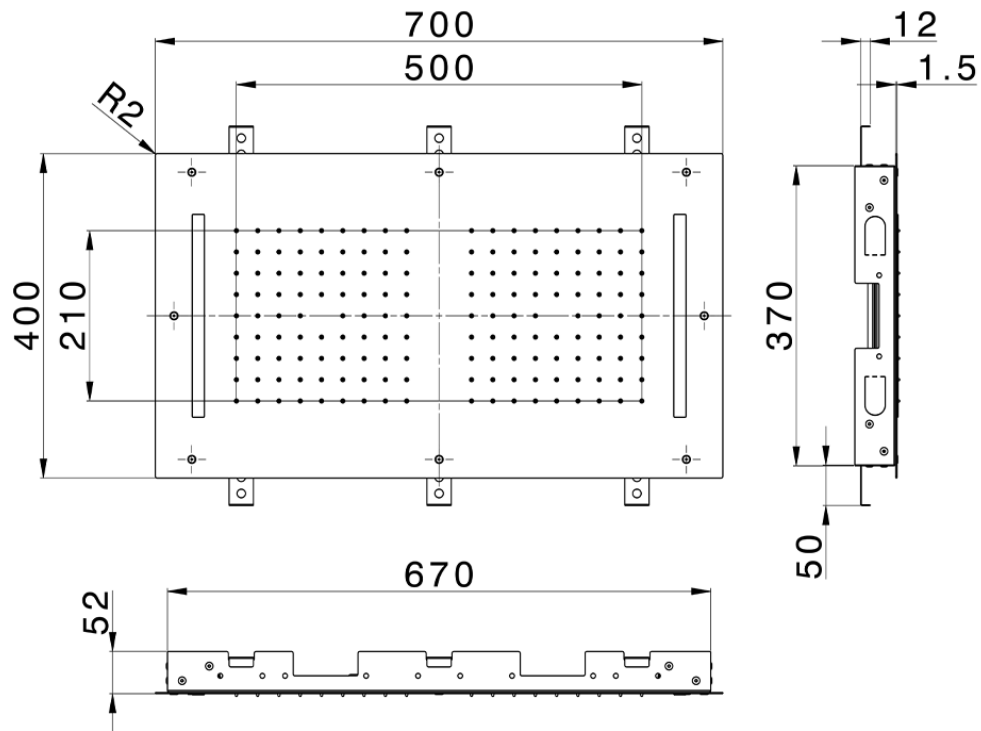

700x400 mm Chromotherapy Ceiling showerhead ZEN_ZS1C0110

ZS1C0110

<https://en.huberitalia.com/700x400-mm-chromotherapy-ceiling-showerhead-zen-zs1c0110>

2026-06-26