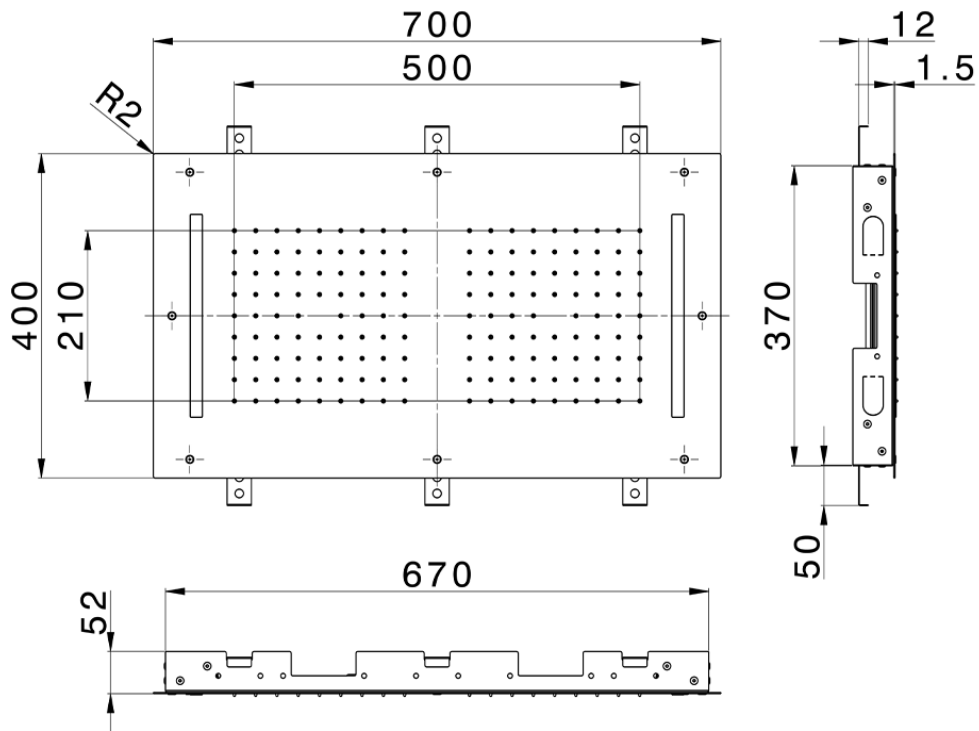

700x400 mm Chromotherapy Ceiling showerhead ZEN\_ZS1C0110

ZS1C0110

<https://en.huberitalia.com/700x400-mm-chromotherapy-ceiling-showerhead-zen-zs1c0110>

2026-04-06