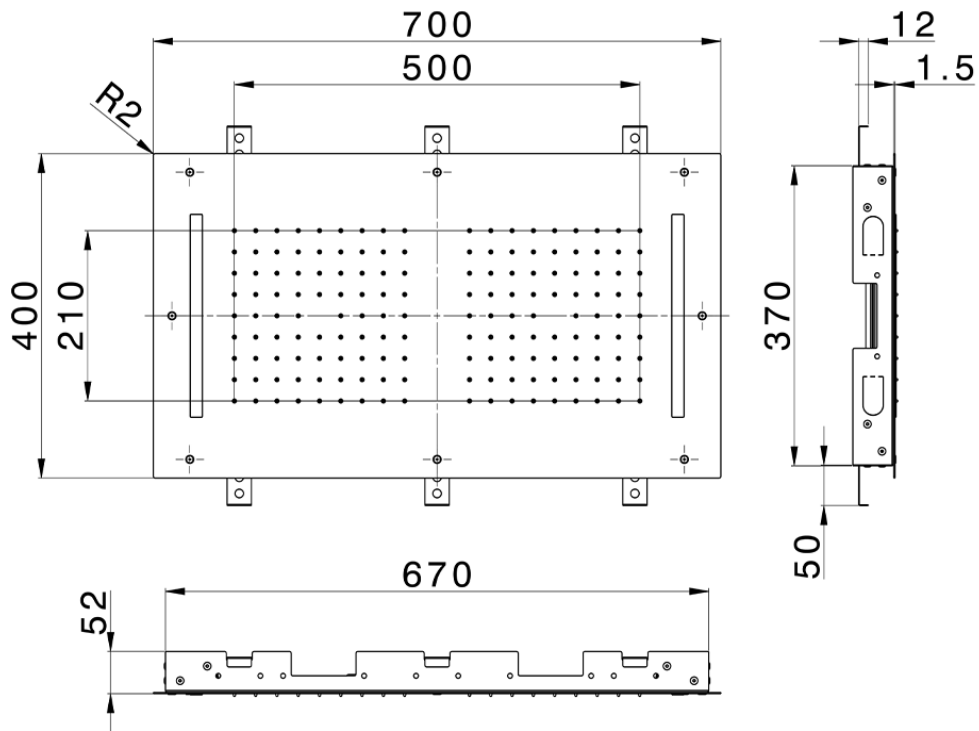

700x400 mm Chromotherapy Ceiling showerhead ZEN_ZS1C0110

ZS1C0110

<https://en.huberitalia.com/700x400-mm-chromotherapy-ceiling-showerhead-zen-zs1c0110>

2026-05-16