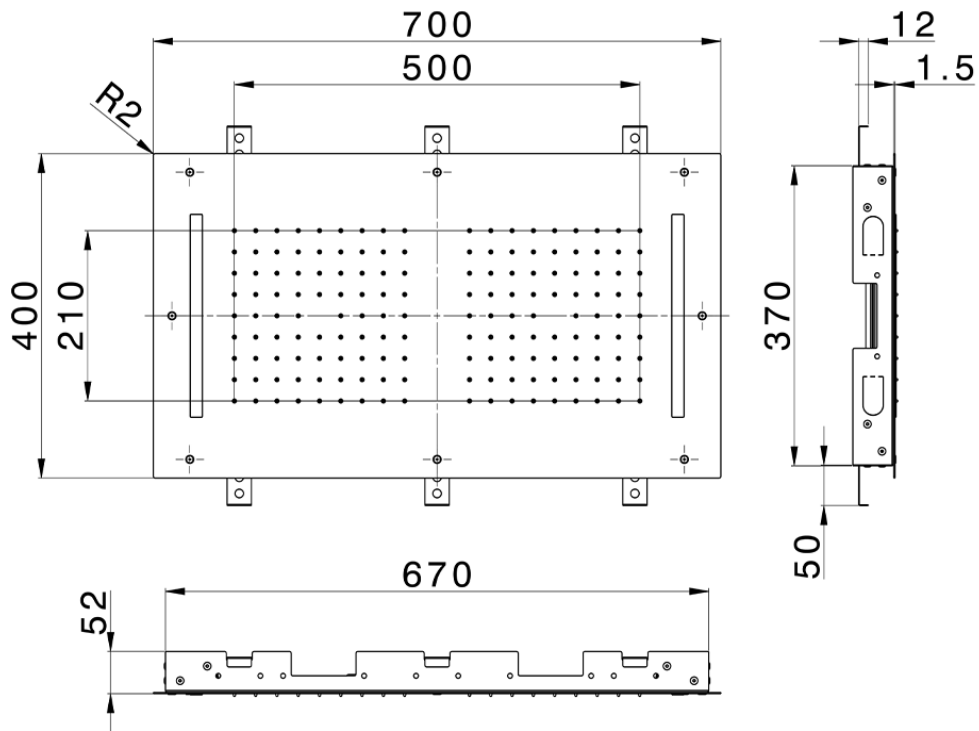

700x400 mm Chromotherapy Ceiling showerhead ZEN_ZS1C0110

ZS1C0110

<https://en.huberitalia.com/700x400-mm-chromotherapy-ceiling-showerhead-zen-zs1c0110>

2026-06-26