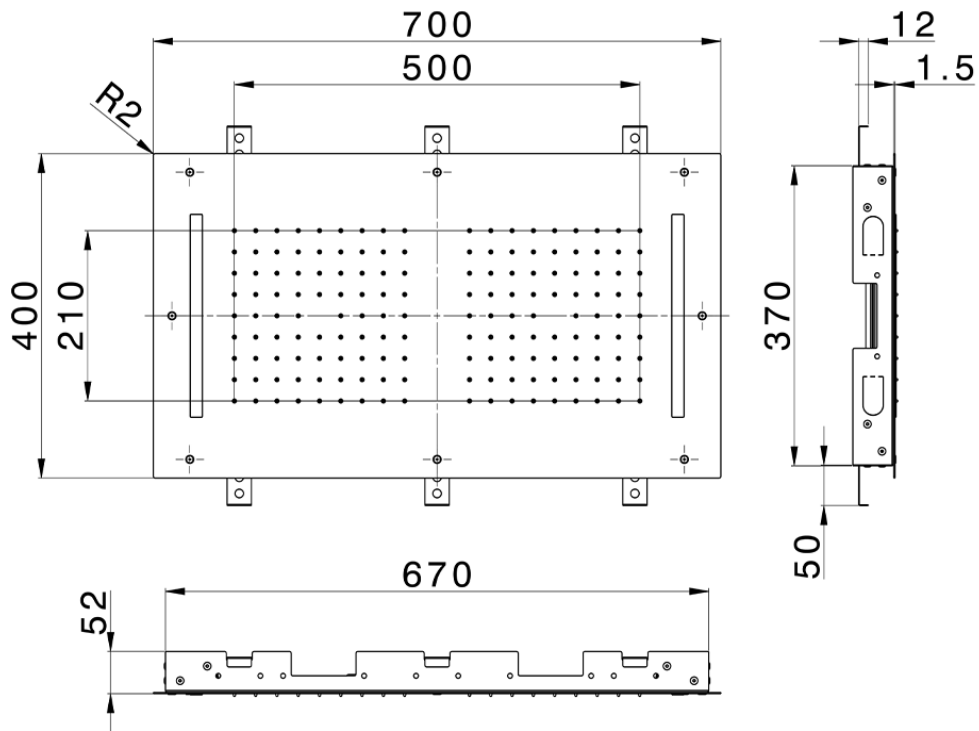

700x400 mm Chromotherapy Ceiling showerhead ZEN\_ZS1C0110

ZS1C0110

<https://en.huberitalia.com/700x400-mm-chromotherapy-ceiling-showerhead-zen-zs1c0110>

2026-06-06