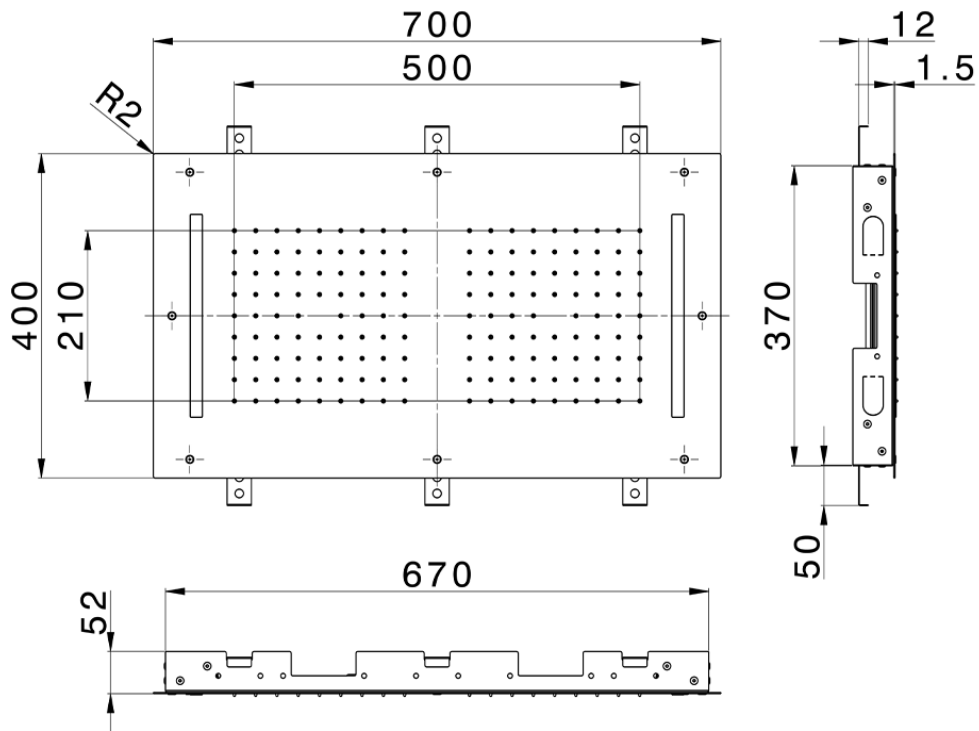

700x400 mm Chromotherapy Ceiling showerhead ZEN_ZS1C0110

ZS1C0110

<https://en.huberitalia.com/700x400-mm-chromotherapy-ceiling-showerhead-zen-zs1c0110>

2026-04-05