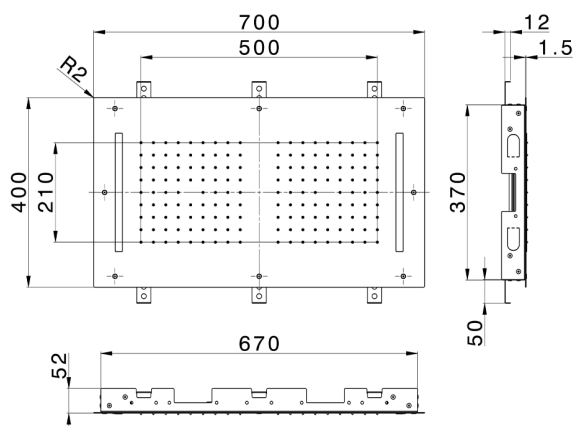

700x400 mm Chromotherapy Ceiling showerhead ZEN_ZS1C0110

MODEL **ZS1C0110**

700x400 mm Chromotherapy Ceiling showerhead, 2 rain, chromotherapy functions, with remote control included, Stainless Steel AISI 304

AVAILABLE FINISHINGS

- **D1** D1 Brushed Inox
- **40** 40 Matt Black
- **4Q** 4Q Matt White
- **5G** 5G Rose Gold
- **D2** D2 Polished Inox

CHARACTERISTICS

2026-04-06