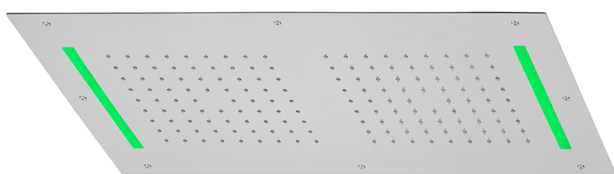

700x400 mm Chromotherapy Ceiling showerhead ZEN_ZS1C0110

MODEL **ZS1C0110**

700x400 mm Chromotherapy Ceiling showerhead, 2 rain, chromotherapy functions, with remote control included, Stainless Steel AISI 304

AVAILABLE FINISHINGS

-  **D1** D1 Brushed Inox
-  **40** 40 Matt Black
-  **4Q** 4Q Matt White
-  **5G** 5G Rose Gold
-  **D2** D2 Polished Inox

CHARACTERISTICS

2026-04-06