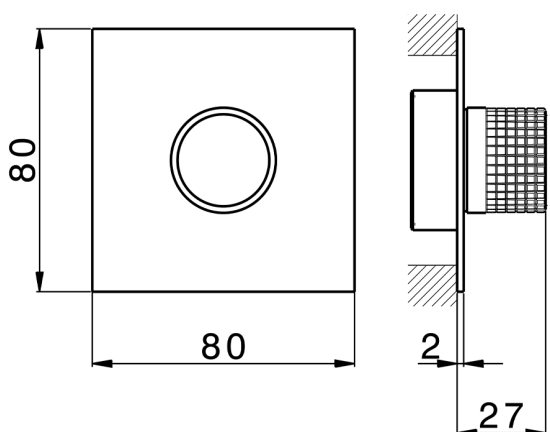

Exposed part for individual Push&Shower PUSH&SHOWER_PS0G6320

MODEL **PS0G6320**

Exposed part for individual Push&Shower, with checkered button, 80x80mm square plate, for concealed Push&Shower

AVAILABLE FINISHINGS