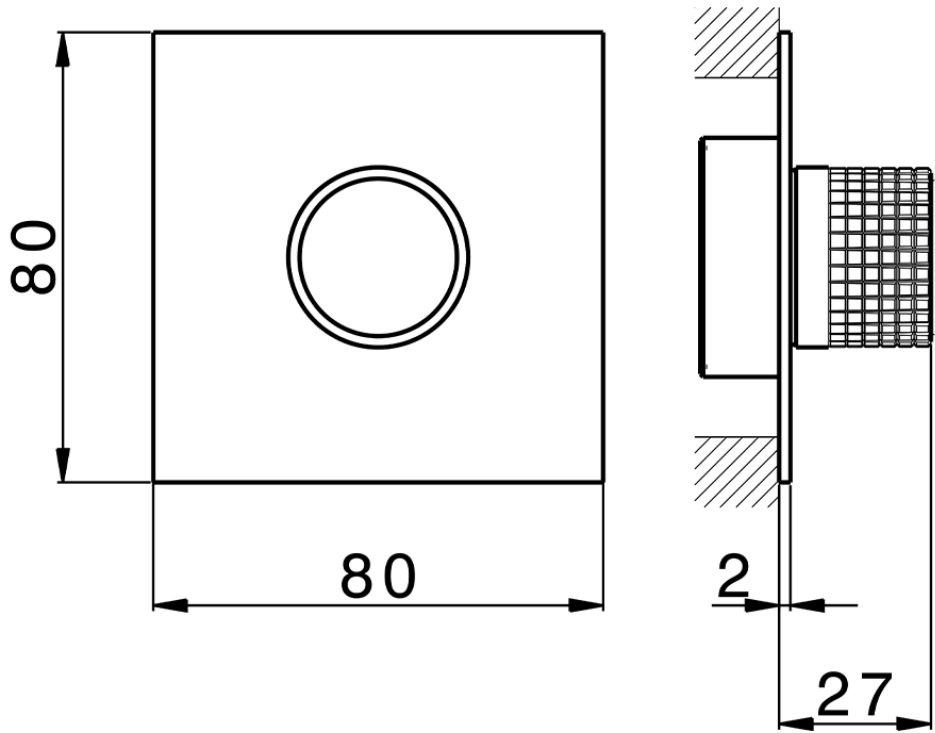

Exposed part for individual Push&Shower PUSH&SHOWER_PS0G6320

PS0G6320

<https://en.huberitalia.com/exposed-part-for-individual-pushshower-pushshower-ps0g6320>

2026-03-18