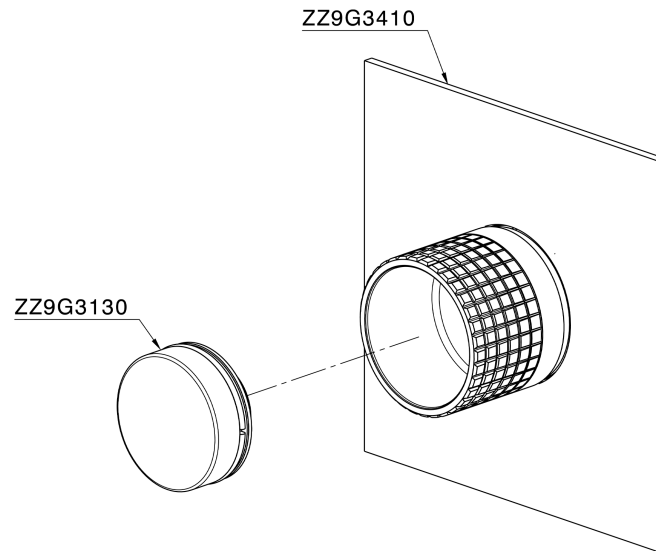

Exposed part for individual Push&Shower PUSH&SHOWER_PS0G6320

PS0G6320

<https://en.huberitalia.com/exposed-part-for-individual-pushshower-pushshower-ps0g6320>

2026-07-01