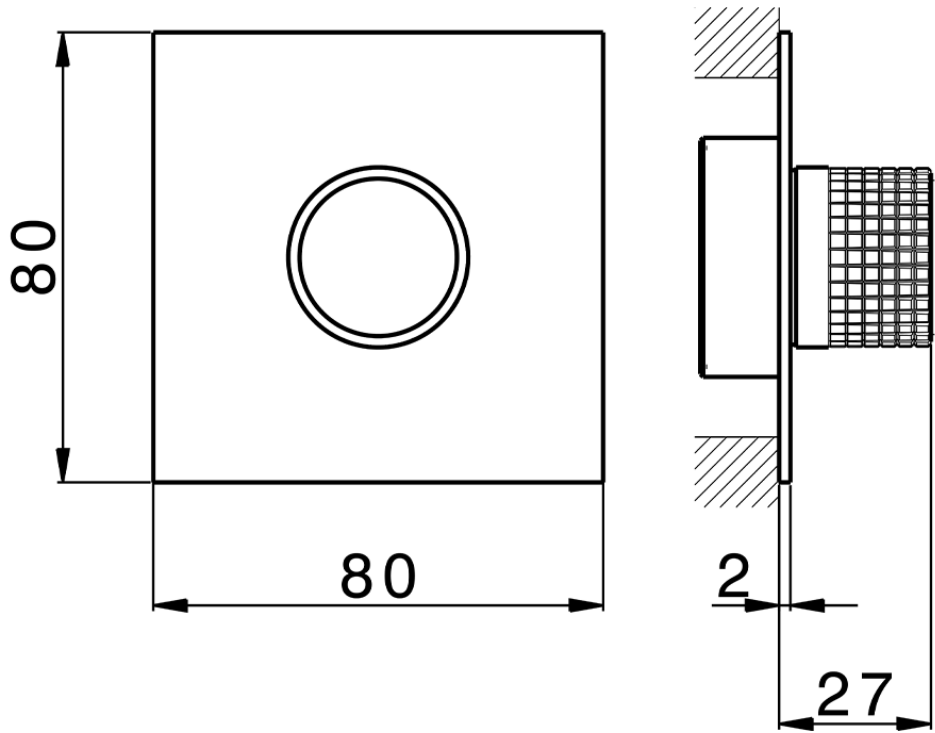

Exposed part for individual Push&Shower PUSH&SHOWER_PS0G6320

PS0G6320

<https://en.huberitalia.com/exposed-part-for-individual-pushshower-pushshower-ps0g6320>

2026-05-02