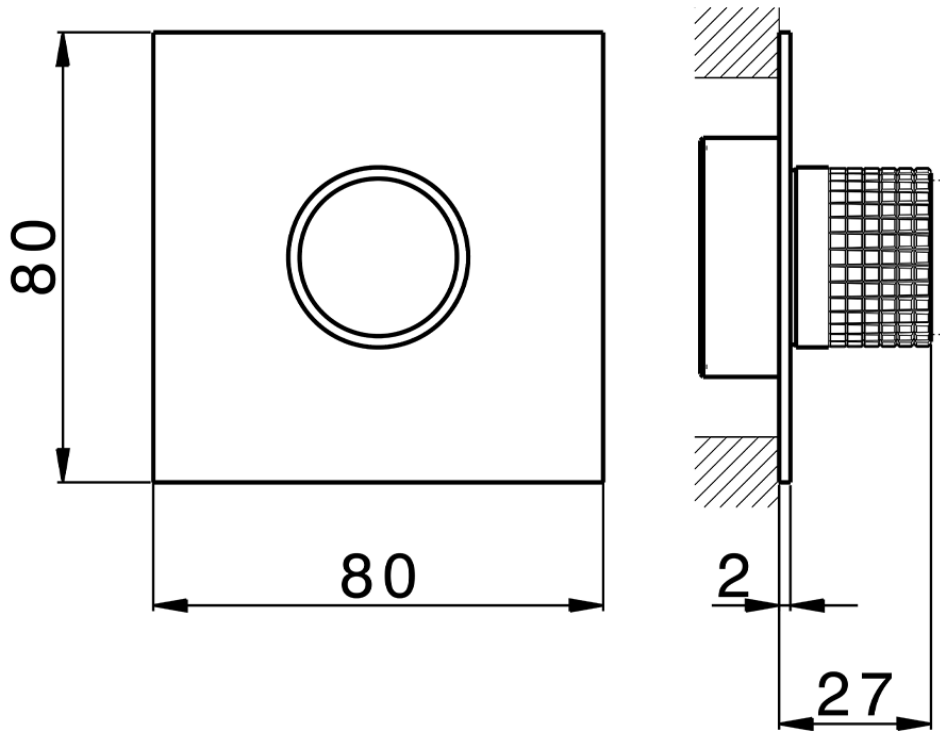

Exposed part for individual Push&Shower PUSH&SHOWER_PS0G6320

PS0G6320

<https://en.huberitalia.com/exposed-part-for-individual-pushshower-pushshower-ps0g6320>

2026-04-08