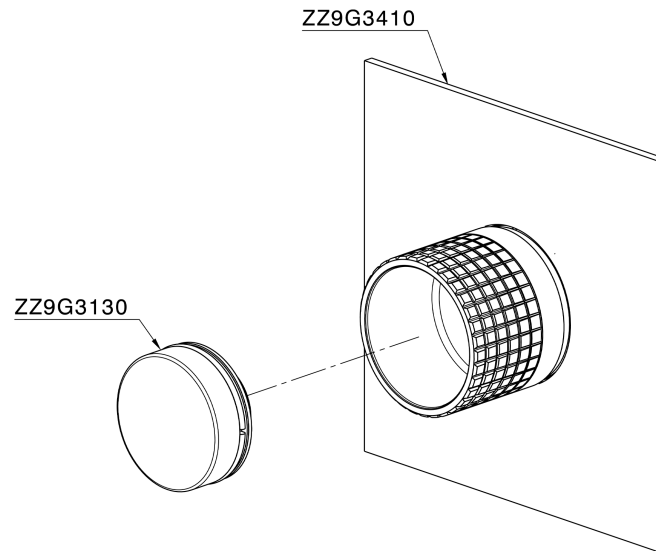

Exposed part for individual Push&Shower PUSH&SHOWER_PS0G6320

MODEL **PS0G6320**

Exposed part for individual Push&Shower, with checkered button, 80x80mm square plate, for concealed Push&Shower

AVAILABLE FINISHINGS

Thermostatic

The Huber thermostatic is your personal water manager, helping you to handle, control and save water and energy.

CHARACTERISTICS

Installation **Concealed**
 Required concealed parts **ZB0G6000**

Exposed part for individual Push&Shower PUSH&SHOWER_PS0G6320

PS0G6320

<https://en.huberitalia.com/exposed-part-for-individual-pushshower-pushshower-ps0g6320>

2026-07-01