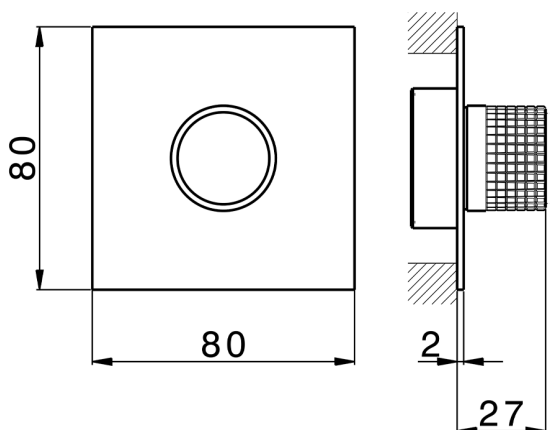

## Exposed part for individual Push&Shower PUSH&SHOWER\_PS0G6320

MODEL **PS0G6320**

Exposed part for individual Push&Shower, with checkered button, 80x80mm square plate, for concealed Push&Shower