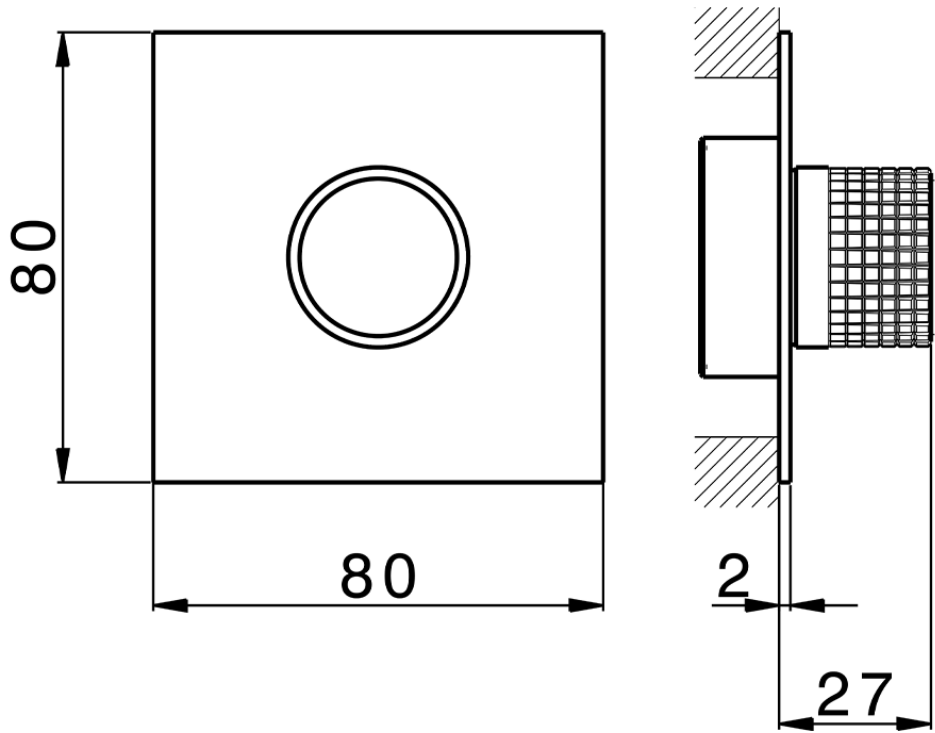

Exposed part for individual Push&Shower PUSH&SHOWER_PS0G6320

PS0G6320

<https://en.huberitalia.com/exposed-part-for-individual-pushshower-pushshower-ps0g6320>

2026-06-13