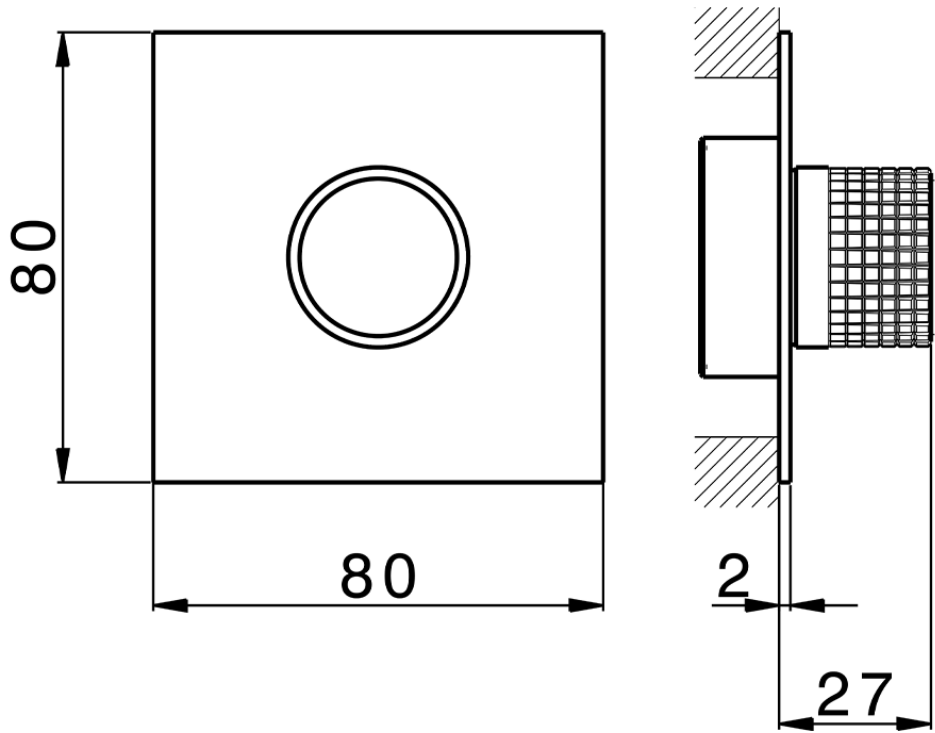

Exposed part for individual Push&Shower PUSH&SHOWER_PS0G6320

PS0G6320

<https://en.huberitalia.com/exposed-part-for-individual-pushshower-pushshower-ps0g6320>

2026-04-10