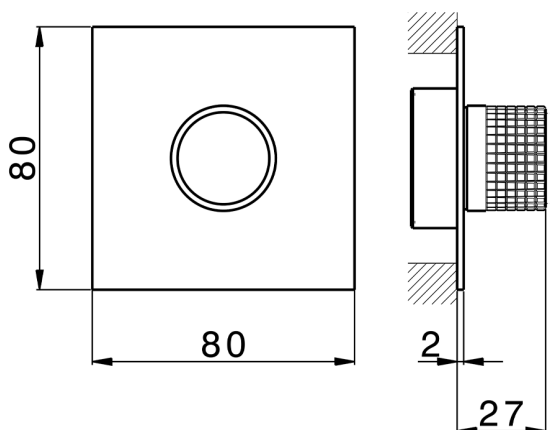

Exposed part for individual Push&Shower PUSH&SHOWER_PS0G6320

MODEL **PS0G6320**

Exposed part for individual Push&Shower, with checkered button, 80x80mm square plate, for concealed Push&Shower

AVAILABLE FINISHINGS