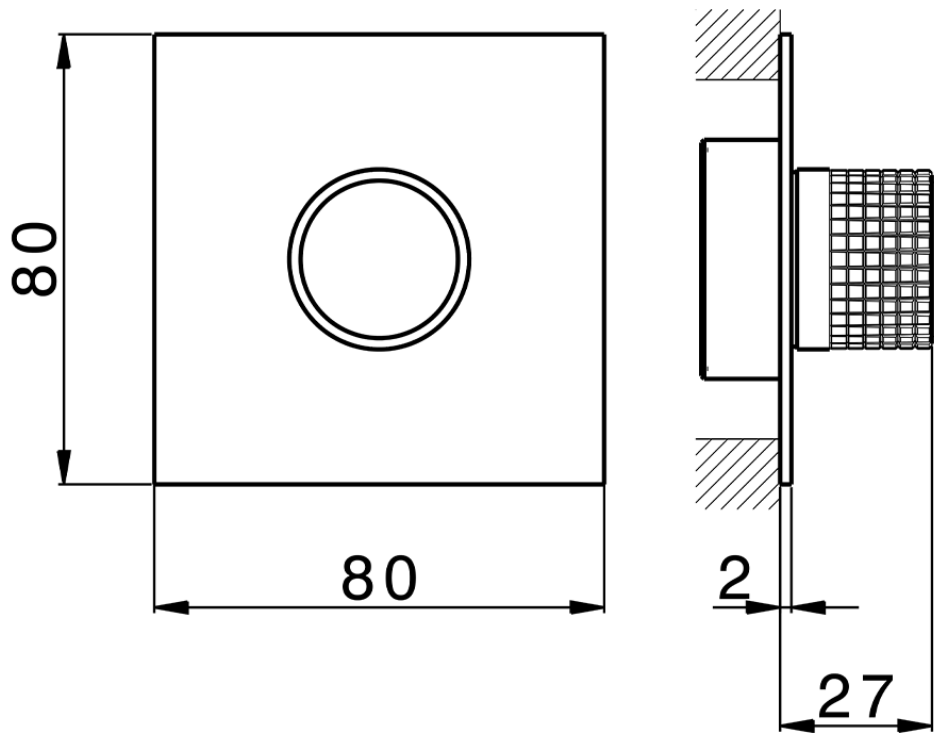

Exposed part for individual Push&Shower PUSH&SHOWER_PS0G6320

PS0G6320

<https://en.huberitalia.com/exposed-part-for-individual-pushshower-pushshower-ps0g6320>

2026-06-17