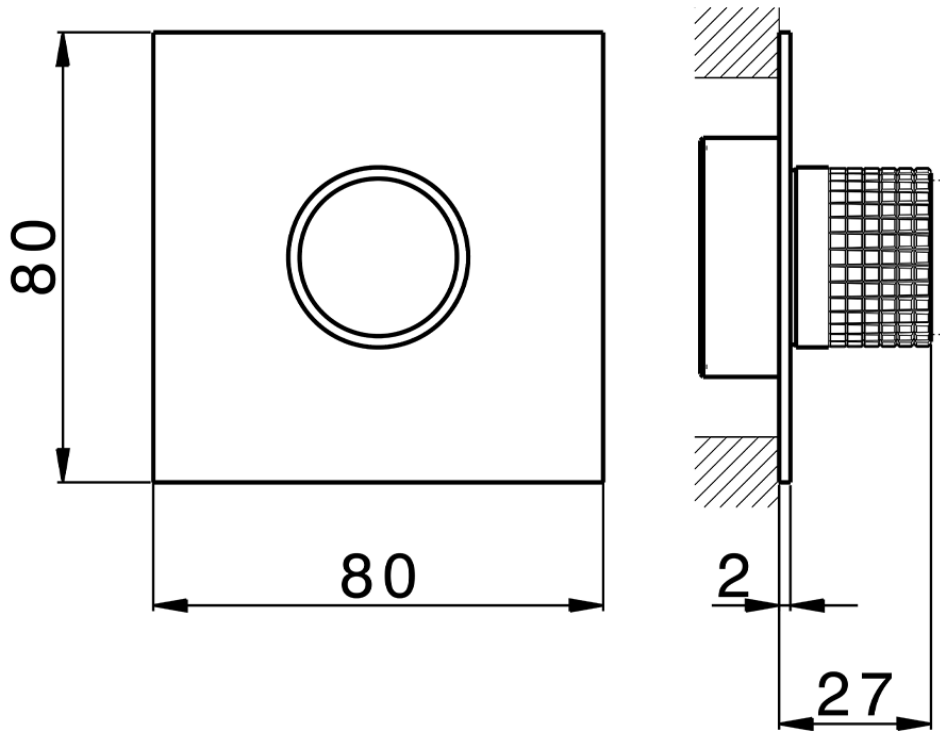

Exposed part for individual Push&Shower PUSH&SHOWER_PS0G6320

PS0G6320

<https://en.huberitalia.com/exposed-part-for-individual-pushshower-pushshower-ps0g6320>

2026-04-09