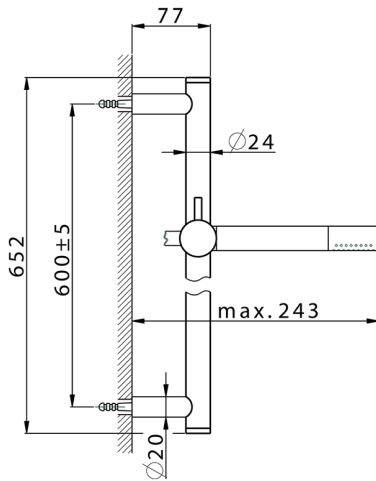

Slide rail shower set SHOWER_SS010721

MODEL **SS010721**

Slide rail shower set, 60 cm brass slide bar $\varnothing 24$ w/
Brass sliding bracket, Brass D.24mm minimalistic one
spray handshower, 150 cm SUPREME smooth
flexible hose

AVAILABLE FINISHINGS

- **21** 21 Chrome
- **2B** 2B Polished Nickel
- **40** 40 Matt Black
- **4Q** 4Q Matt White

CHARACTERISTICS

2024-11-15