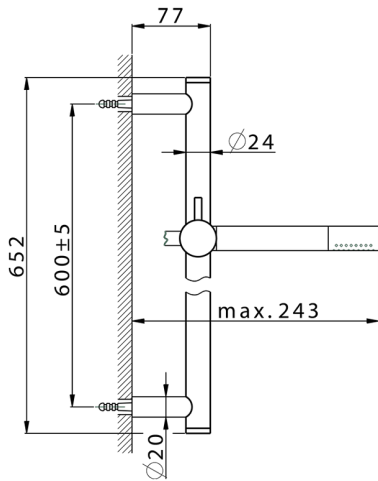

CHARACTERISTICS

2024-11-15