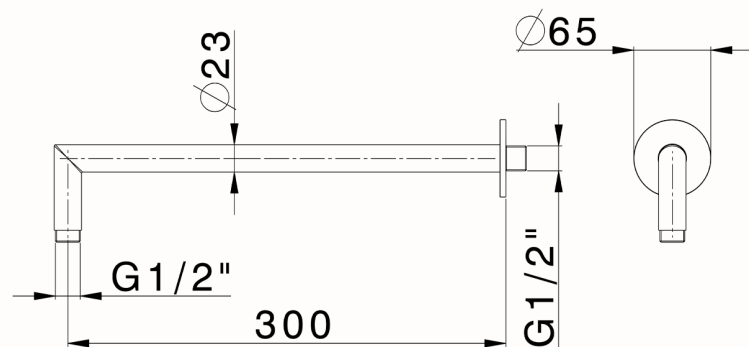

## Shower arm LYNOX\_SS013541

MODEL **SS013541**

Shower arm, 300 mm length, Inox AISI 316L

AVAILABLE FINISHINGS

**D1** D1 Brushed Inox

CHARACTERISTICS

2024-11-21