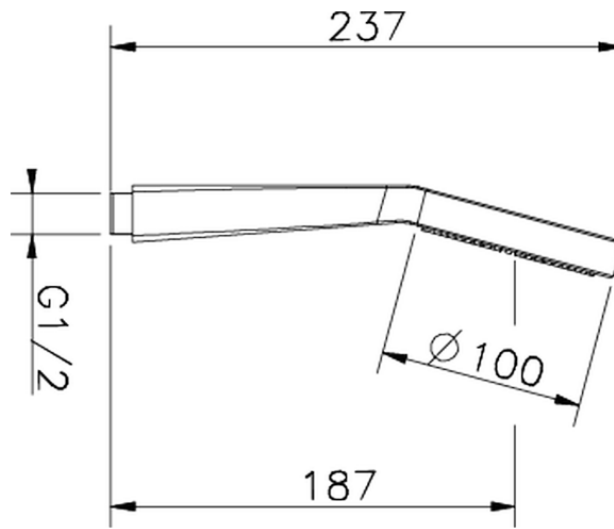

ABS Melody handshower SHOWER_05.DO.44H.

05.DO.44H.

<https://en.huberitalia.com/abs-melody-handshower-shower-05-do-44h>

2026-04-05