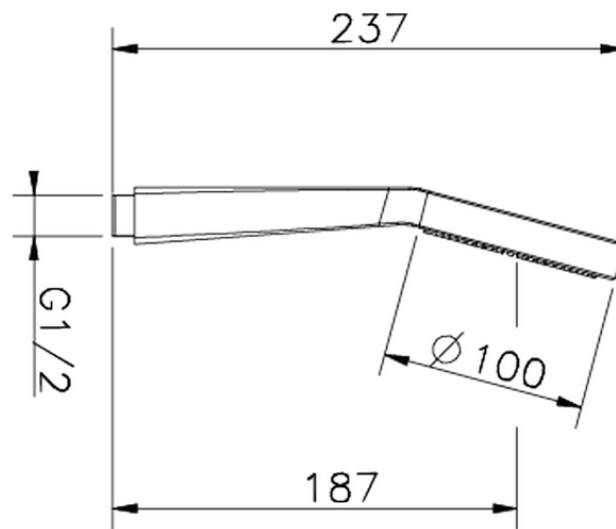

ABS Melody handshower SHOWER_05.DO.44H.

05.DO.44H.

<https://en.huberitalia.com/abs-melody-handshower-shower-05-do-44h>

2026-04-28