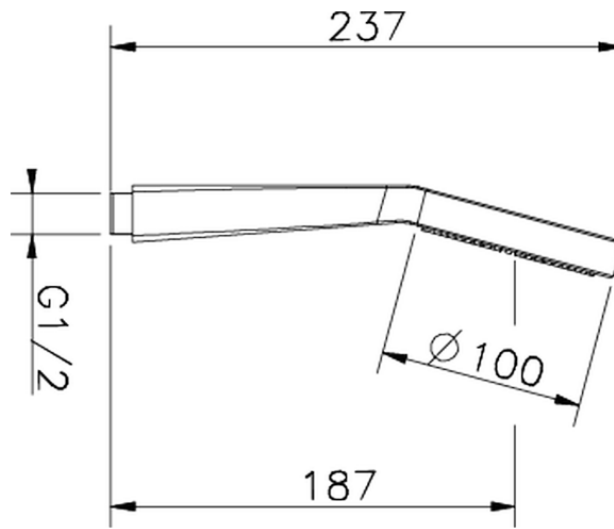

ABS Melody handshower SHOWER_05.DO.44H.

05.DO.44H.

<https://en.huberitalia.com/abs-melody-handshower-shower-05-do-44h>

2026-06-08