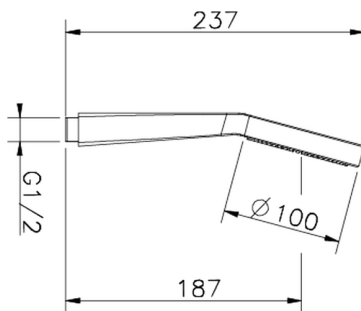

## ABS Melody handshower SHOWER\_05.DO.44H.

MODEL **05.DO.44H.**

ABS Melody handshower, 100 mm one spray

AVAILABLE FINISHINGS

**CR** CR Chrome

CHARACTERISTICS

2026-06-13