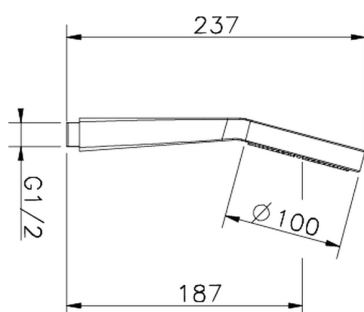

ABS Melody handshower SHOWER_05.DO.44H.

MODEL **05.DO.44H.**

ABS Melody handshower, 100 mm one spray

AVAILABLE FINISHINGS

CHARACTERISTICS

2026-04-06