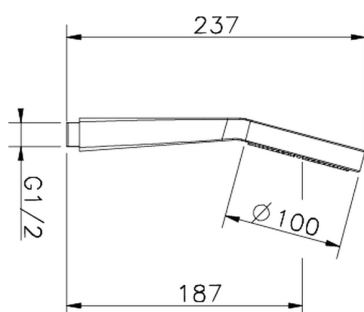

## ABS Melody handshower SHOWER\_05.DO.44H.

MODEL **05.DO.44H.**

ABS Melody handshower, 100 mm one spray

AVAILABLE FINISHINGS

CHARACTERISTICS

2026-04-29