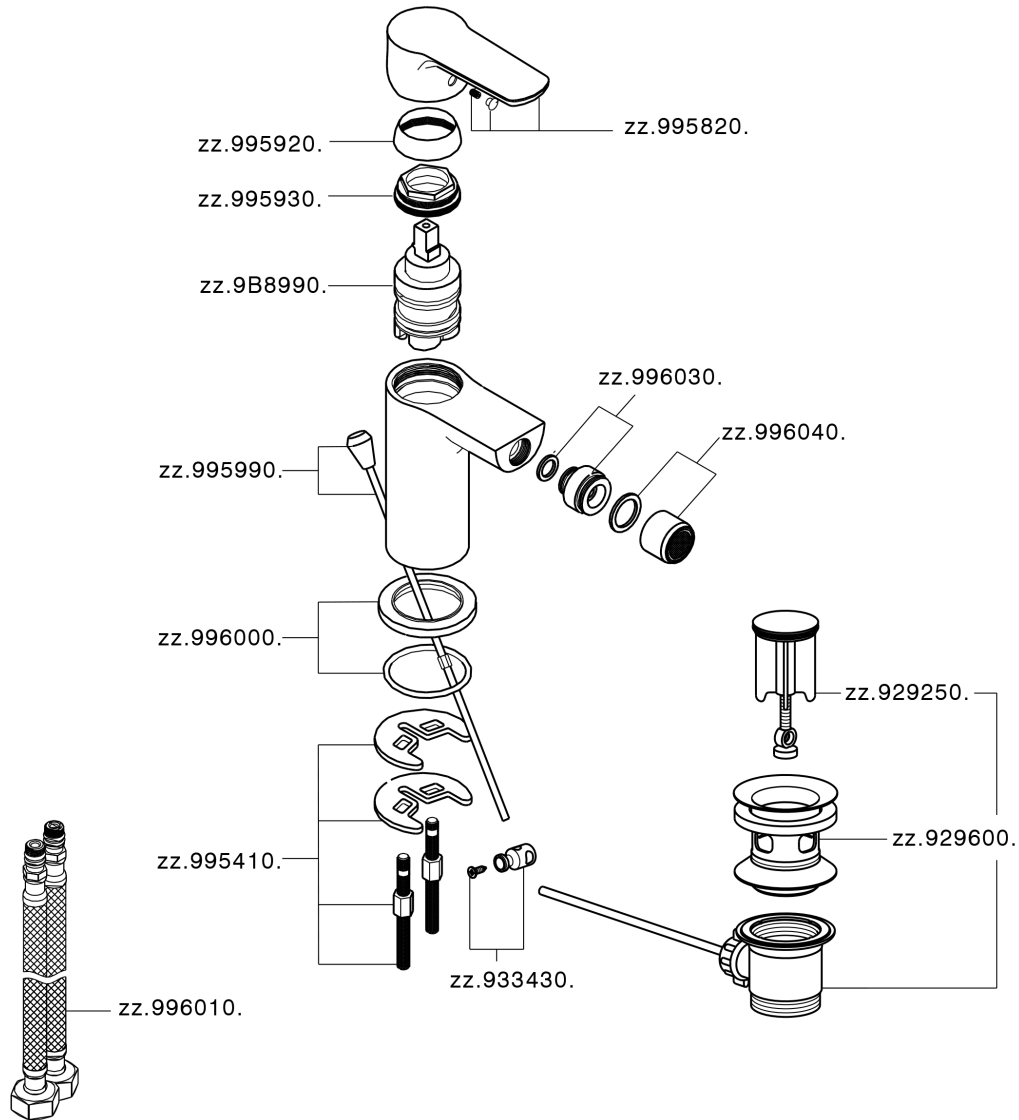

Single lever bidet mixer EnergySave SATURNO_SN000555

MODEL **SN000555**

Single lever bidet mixer EnergySave, with automatic 1"1/4 automatic pop-up waste, G.3/8" stainless steel flexible hoses

AVAILABLE FINISHINGS

CHARACTERISTICS

Cartridge Spare Parts **ZZ9B899000**

35 mm Cartridge

EnergySave

Thanks to the EnergySave device, only cold water will be drawn if the lever is operated in the central position, so that the water heater will not be engaged and no hot water wasted, leading to considerable savings in energy and costs. The temperature can be adjusted by rotating the lever to the left, until the desired temperature is reached.

Single lever bidet mixer EnergySave SATURNO_SN000555

SN000555

<https://en.huberitalia.com/single-lever-bidet-mixer-energysave-saturno-sn000555>

2024-11-23