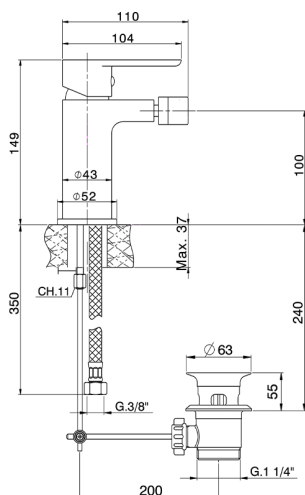

Single lever bidet mixer EnergySave SATURNO_SN000555

MODEL **SN000555**

Single lever bidet mixer EnergySave, with automatic 1"1/4 automatic pop-up waste, G.3/8" stainless steel flexible hoses

AVAILABLE FINISHINGS

CHARACTERISTICS

Cartridge Spare Parts **ZZ9B899000**

35 mm Cartridge

EnergySave

Thanks to the EnergySave device, only cold water will be drawn if the lever is operated in the central position, so that the water heater will not be engaged and no hot water wasted, leading to considerable savings in energy and costs. The temperature can be adjusted by rotating the lever to the left, until the desired temperature is reached.

Single lever bidet mixer EnergySave SATURNO_SN000555

SN000555

<https://en.huberitalia.com/single-lever-bidet-mixer-energysave-saturno-sn000555>

2024-11-23