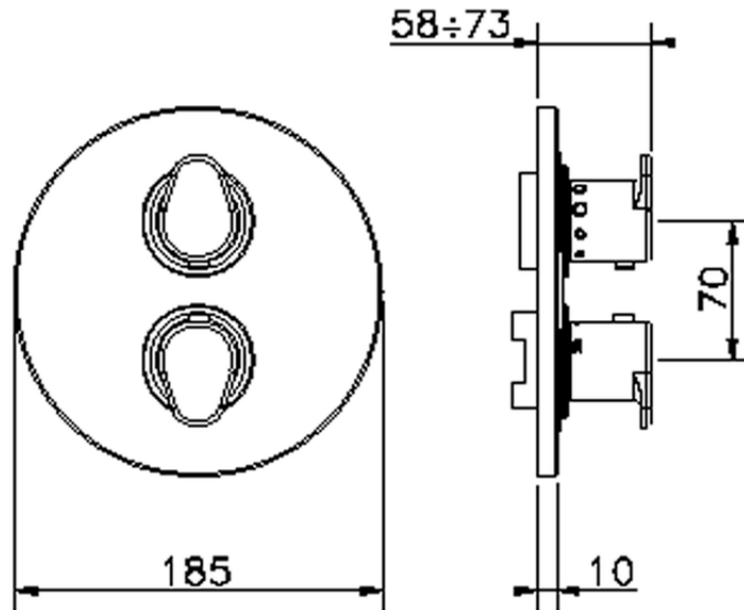

## Exposed part for 1-outlet con.thermo.shower valve THERMO\_H3007300

H3007300

<https://en.huberitalia.com/exposed-part-for-1-outlet-con-thermo-shower-valve-thermo-h3007300>

## Piastra/Plate/Plaque/Platte/Placa

2-3mm: XX 25-40 YY 76-91

10 mm: XX 16-31 YY 65-80

ZB007361

<https://en.huberitalia.com/1-outlet-concealed-thermostatic-shower-valve-concealed-zb007361>

Piastra/Plate/Plaque/Platte/Placa

2-3mm: XX 25-40 YY 76-91

10 mm: XX 16-31 YY 65-80

ZB007301

<https://en.huberitalia.com/1-outlet-concealed-thermostatic-shower-valve-concealed-zb007301>

2024-11-24