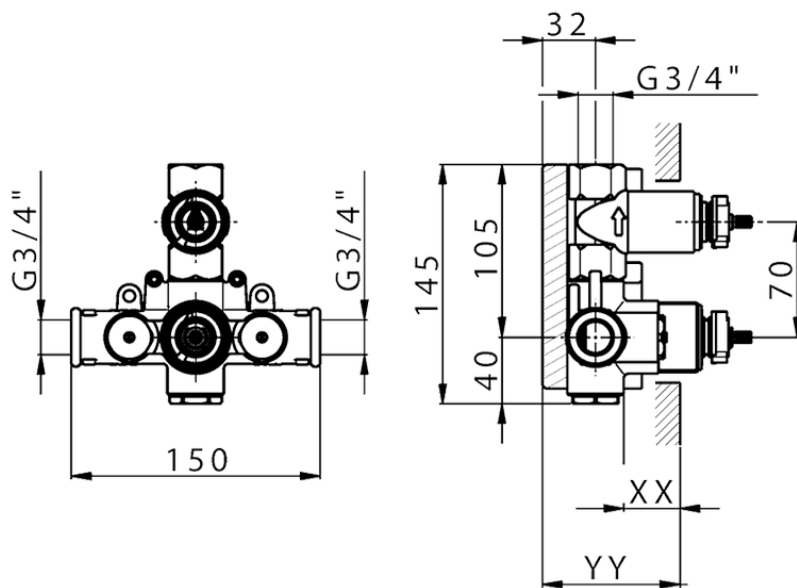

## Exposed part for 1-outlet con.thermo.shower valve THERMO\_H3007300

H3007300

<https://en.huberitalia.com/exposed-part-for-1-outlet-con-thermo-shower-valve-thermo-h3007300>

## Piastra/Plate/Plaque/Platte/Placa

2-3mm: XX 25-40 YY 76-91

10 mm: XX 16-31 YY 65-80

ZB007361

<https://en.huberitalia.com/1-outlet-concealed-thermostatic-shower-valve-concealed-zb007361>

Piastra/Plate/Plaque/Platte/Placa

2-3mm: XX 25-40 YY 76-91

10 mm: XX 16-31 YY 65-80

ZB007301

<https://en.huberitalia.com/1-outlet-concealed-thermostatic-shower-valve-concealed-zb007301>

2024-11-24