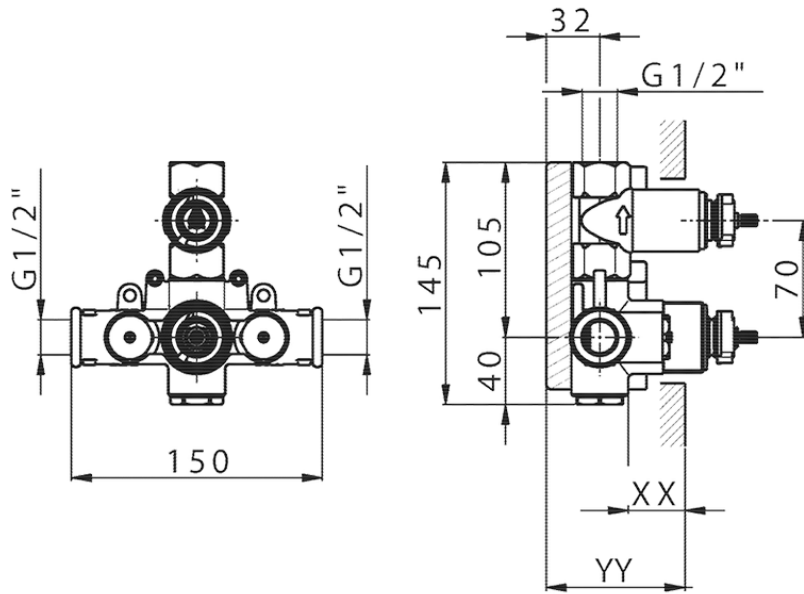

## Exposed part for 1-outlet con.thermo.shower valve THERMO\_H3007300

H3007300

<https://en.huberitalia.com/exposed-part-for-1-outlet-con-thermo-shower-valve-thermo-h3007300>

## Piastra/Plate/Plaque/Platte/Placa

2-3mm: XX 25-40 YY 76-91

10 mm: XX 16-31 YY 65-80

ZB007361

<https://en.huberitalia.com/1-outlet-concealed-thermostatic-shower-valve-concealed-zb007361>

Piastra/Plate/Plaque/Platte/Placa

2-3mm: XX 25-40 YY 76-91

10 mm: XX 16-31 YY 65-80

ZB007301

<https://en.huberitalia.com/1-outlet-concealed-thermostatic-shower-valve-concealed-zb007301>

2024-11-24