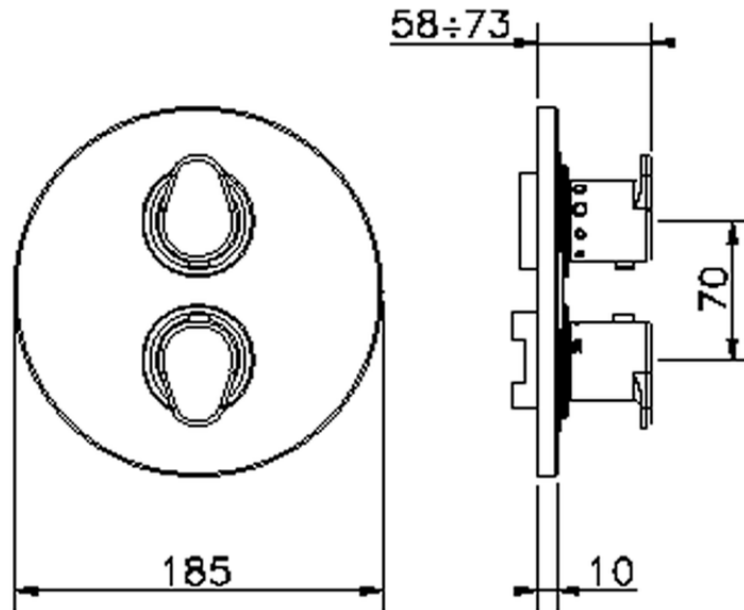

Exposed part for 1-outlet con.thermo.shower valve THERMO_H3007300

H3007300

<https://en.huberitalia.com/exposed-part-for-1-outlet-con-thermo-shower-valve-thermo-h3007300>

Piastra/Plate/Plaque/Platte/Placa

2-3mm: XX 25-40 YY 76-91

10 mm: XX 16-31 YY 65-80

ZB007361

<https://en.huberitalia.com/1-outlet-concealed-thermostatic-shower-valve-concealed-zb007361>

Piastra/Plate/Plaque/Platte/Placa

2-3mm: XX 25-40 YY 76-91

10 mm: XX 16-31 YY 65-80

ZB007301

<https://en.huberitalia.com/1-outlet-concealed-thermostatic-shower-valve-concealed-zb007301>

2024-11-24