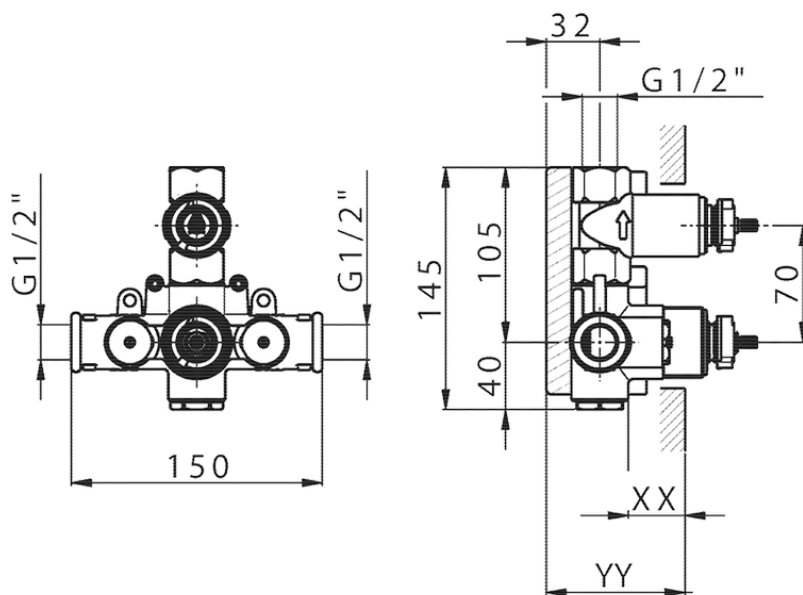

Exposed part for 1-outlet con.thermo.shower valve THERMO_H3007300

H3007300

<https://en.huberitalia.com/exposed-part-for-1-outlet-con-thermo-shower-valve-thermo-h3007300>

Piastra/Plate/Plaque/Platte/Placa

2-3mm: XX 25-40 YY 76-91

10 mm: XX 16-31 YY 65-80

ZB007361

<https://en.huberitalia.com/1-outlet-concealed-thermostatic-shower-valve-concealed-zb007361>

Piastra/Plate/Plaque/Platte/Placa

2-3mm: XX 25-40 YY 76-91

10 mm: XX 16-31 YY 65-80

ZB007301

<https://en.huberitalia.com/1-outlet-concealed-thermostatic-shower-valve-concealed-zb007301>

2024-11-24