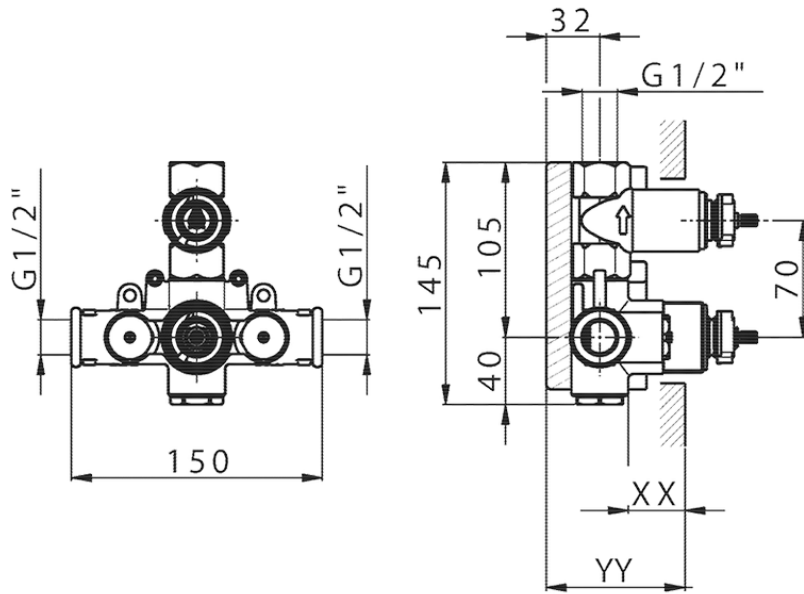

## Exposed part for 1-outlet con.thermo.shower valve THERMO\_H3007300

H3007300

<https://en.huberitalia.com/exposed-part-for-1-outlet-con-thermo-shower-valve-thermo-h3007300>

## Piastra/Plate/Plaque/Platte/Placa

2-3mm: XX 25-40 YY 76-91

10 mm: XX 16-31 YY 65-80

ZB007361

<https://en.huberitalia.com/1-outlet-concealed-thermostatic-shower-valve-concealed-zb007361>

Piastra/Plate/Plaque/Platte/Placa

2-3mm: XX 25-40 YY 76-91

10 mm: XX 16-31 YY 65-80

ZB007301

<https://en.huberitalia.com/1-outlet-concealed-thermostatic-shower-valve-concealed-zb007301>

2024-11-14