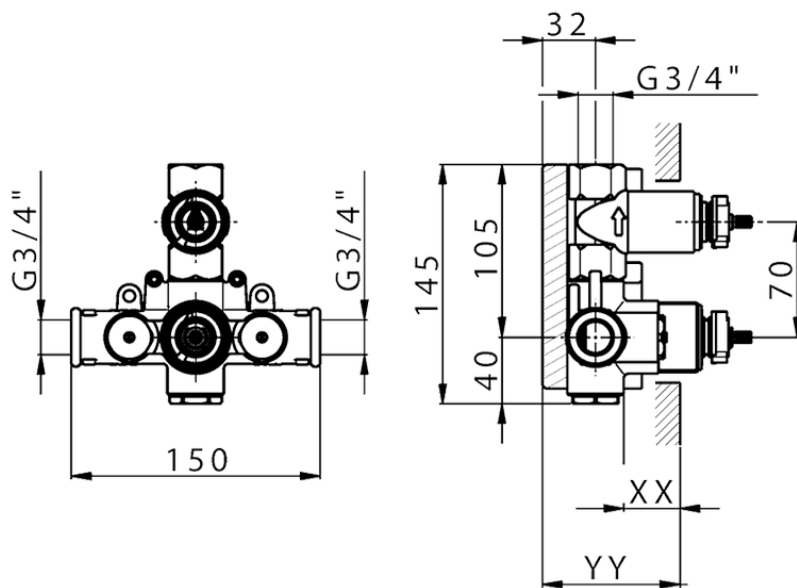

## Exposed part for 1-outlet con.thermo.shower valve THERMO\_H3007300

H3007300

<https://en.huberitalia.com/exposed-part-for-1-outlet-con-thermo-shower-valve-thermo-h3007300>

## Piastra/Plate/Plaque/Platte/Placa

2-3mm: XX 25-40 YY 76-91

10 mm: XX 16-31 YY 65-80

ZB007361

<https://en.huberitalia.com/1-outlet-concealed-thermostatic-shower-valve-concealed-zb007361>

Piastra/Plate/Plaque/Platte/Placa

2-3mm: XX 25-40 YY 76-91

10 mm: XX 16-31 YY 65-80

ZB007301

<https://en.huberitalia.com/1-outlet-concealed-thermostatic-shower-valve-concealed-zb007301>

2024-11-14