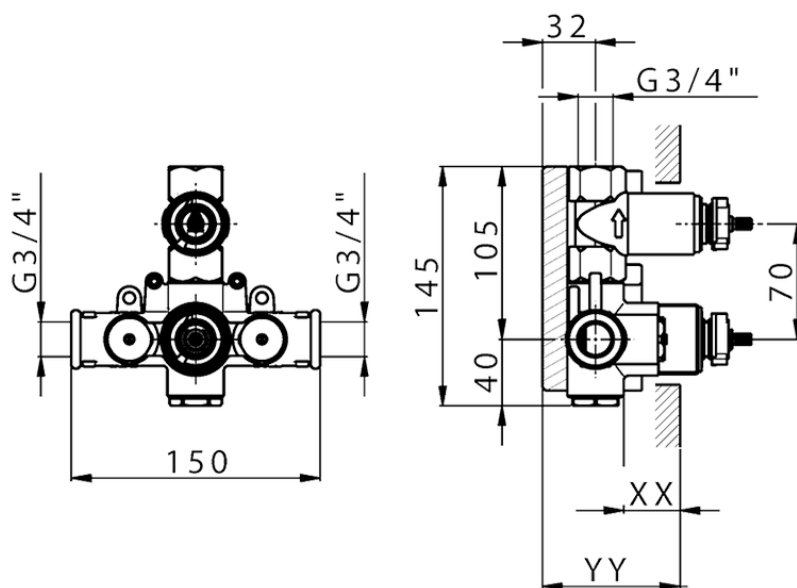

Exposed part for 1-outlet con.thermo.shower valve THERMO_H3007300

H3007300

<https://en.huberitalia.com/exposed-part-for-1-outlet-con-thermo-shower-valve-thermo-h3007300>

Piastra/Plate/Plaque/Platte/Placa

2-3mm: XX 25-40 YY 76-91

10 mm: XX 16-31 YY 65-80

ZB007361

<https://en.huberitalia.com/1-outlet-concealed-thermostatic-shower-valve-concealed-zb007361>

Piastra/Plate/Plaque/Platte/Placa

2-3mm: XX 25-40 YY 76-91

10 mm: XX 16-31 YY 65-80

ZB007301

<https://en.huberitalia.com/1-outlet-concealed-thermostatic-shower-valve-concealed-zb007301>

2024-11-24