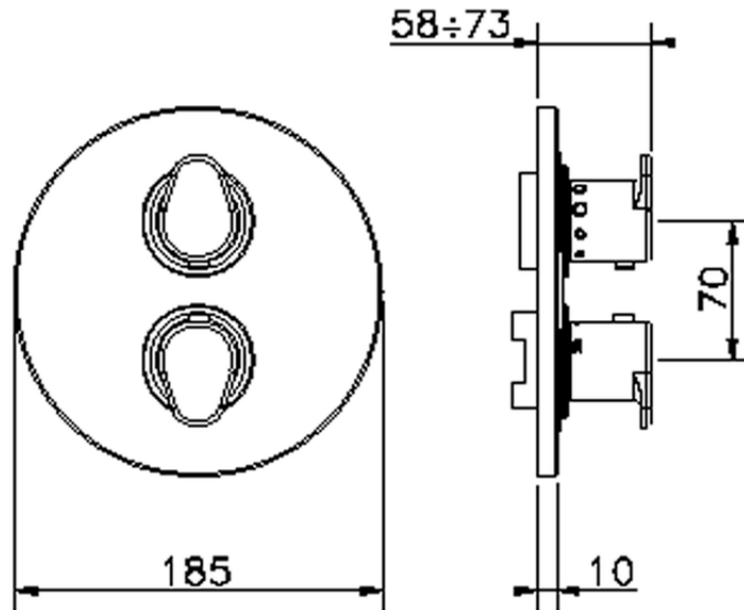

## Exposed part for 1-outlet con.thermo.shower valve THERMO\_H3007300

H3007300

<https://en.huberitalia.com/exposed-part-for-1-outlet-con-thermo-shower-valve-thermo-h3007300>

## Piastra/Plate/Plaque/Platte/Placa

2-3mm: XX 25-40 YY 76-91

10 mm: XX 16-31 YY 65-80

ZB007361

<https://en.huberitalia.com/1-outlet-concealed-thermostatic-shower-valve-concealed-zb007361>

Piastra/Plate/Plaque/Platte/Placa

2-3mm: XX 25-40 YY 76-91

10 mm: XX 16-31 YY 65-80

ZB007301

<https://en.huberitalia.com/1-outlet-concealed-thermostatic-shower-valve-concealed-zb007301>

2024-11-14