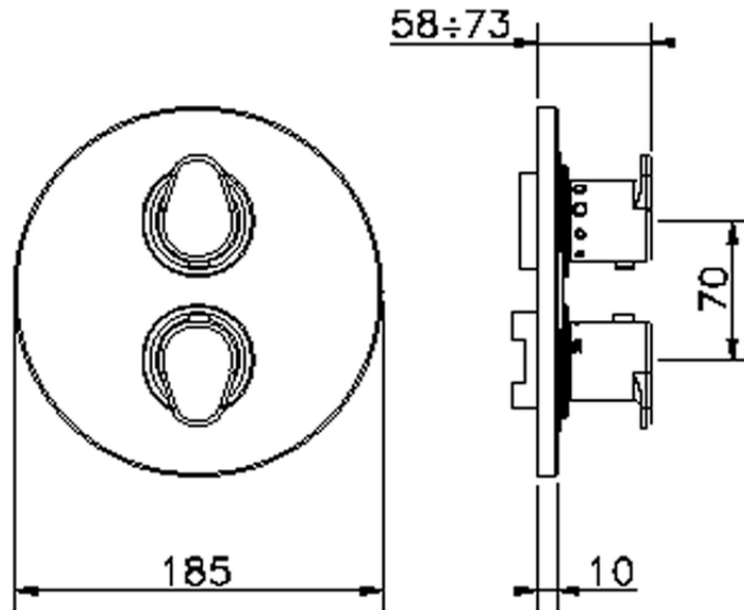

Exposed part for 1-outlet con.thermo.shower valve THERMO_H3007300

H3007300

<https://en.huberitalia.com/exposed-part-for-1-outlet-con-thermo-shower-valve-thermo-h3007300>

Piastra/Plate/Plaque/Platte/Placa

2-3mm: XX 25-40 YY 76-91

10 mm: XX 16-31 YY 65-80

ZB007361

<https://en.huberitalia.com/1-outlet-concealed-thermostatic-shower-valve-concealed-zb007361>

Piastra/Plate/Plaque/Platte/Placa

2-3mm: XX 25-40 YY 76-91

10 mm: XX 16-31 YY 65-80

ZB007301

<https://en.huberitalia.com/1-outlet-concealed-thermostatic-shower-valve-concealed-zb007301>

2024-11-14