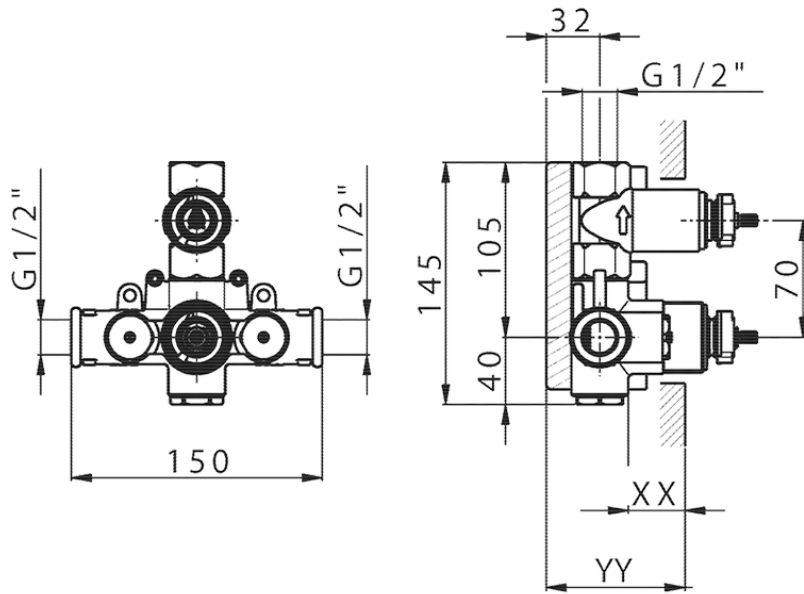

Exposed part for 1-outlet con.thermo.shower valve THERMO_H3007300

H3007300

<https://en.huberitalia.com/exposed-part-for-1-outlet-con-thermo-shower-valve-thermo-h3007300>

Piastra/Plate/Plaque/Platte/Placa

2-3mm: XX 25-40 YY 76-91

10 mm: XX 16-31 YY 65-80

ZB007361

<https://en.huberitalia.com/1-outlet-concealed-thermostatic-shower-valve-concealed-zb007361>

Piastra/Plate/Plaque/Platte/Placa

2-3mm: XX 25-40 YY 76-91

10 mm: XX 16-31 YY 65-80

ZB007301

<https://en.huberitalia.com/1-outlet-concealed-thermostatic-shower-valve-concealed-zb007301>

2024-11-14