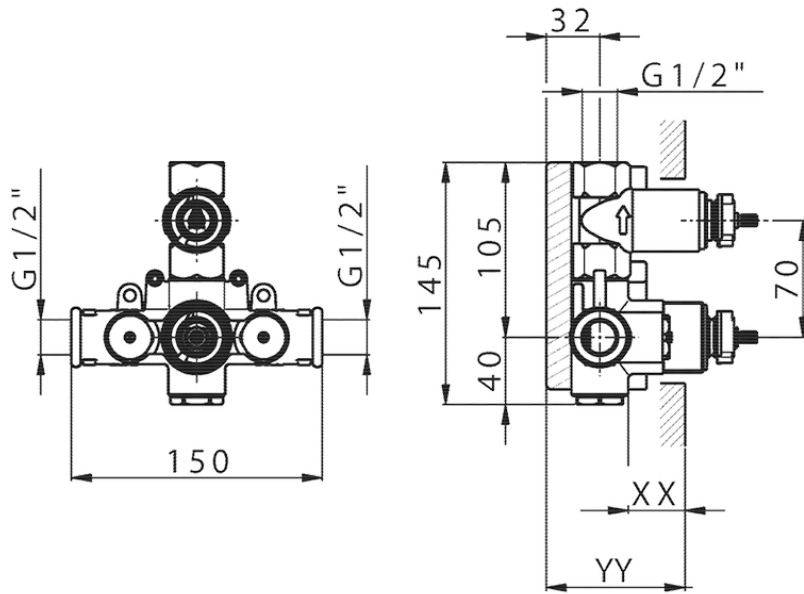

Exposed part for 1-outlet con.thermo.shower valve THERMO_H3007300

H3007300

<https://en.huberitalia.com/exposed-part-for-1-outlet-con-thermo-shower-valve-thermo-h3007300>

Piastra/Plate/Plaque/Platte/Placa

2-3mm: XX 25-40 YY 76-91

10 mm: XX 16-31 YY 65-80

ZB007361

<https://en.huberitalia.com/1-outlet-concealed-thermostatic-shower-valve-concealed-zb007361>

Piastra/Plate/Plaque/Platte/Placa

2-3mm: XX 25-40 YY 76-91

10 mm: XX 16-31 YY 65-80

ZB007301

<https://en.huberitalia.com/1-outlet-concealed-thermostatic-shower-valve-concealed-zb007301>

2024-11-24