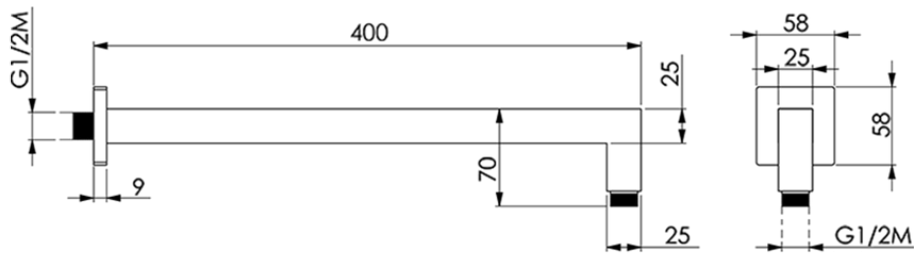

Shower arm SHOWER_SS013320

SS013320

<https://en.huberitalia.com/shower-arm-shower-ss013320>

2026-04-28