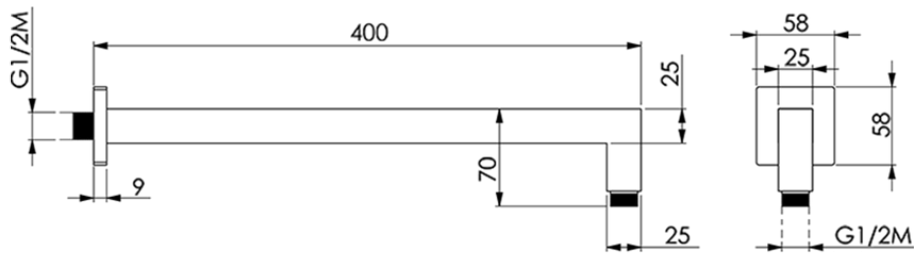

Shower arm SHOWER_SS013320

SS013320

<https://en.huberitalia.com/shower-arm-shower-ss013320>

2026-04-07