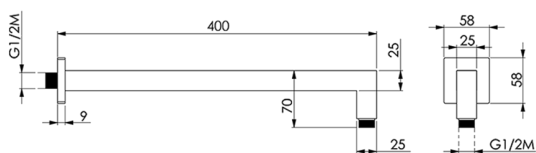

Shower arm SHOWER_SS013320

MODEL **SS013320**

Shower arm, 25x25x400 mm, Brass

AVAILABLE FINISHINGS

- **21** 21 Chrome
- **2B** 2B Polished Nickel
- **2F** 2F Brushed Nickel
- **40** 40 Matt Black
- **4Q** 4Q Matt White

CHARACTERISTICS

2026-04-29