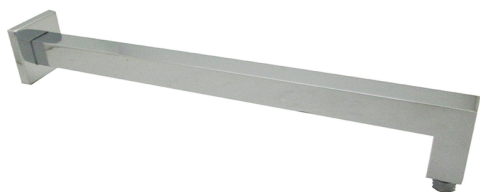

Shower arm SHOWER_SS013320

MODEL **SS013320**

Shower arm, 25x25x400 mm, Brass

AVAILABLE FINISHINGS

- **21** 21 Chrome
- **2B** 2B Polished Nickel
- **2F** 2F Brushed Nickel
- **40** 40 Matt Black
- **4Q** 4Q Matt White

CHARACTERISTICS

2026-04-29