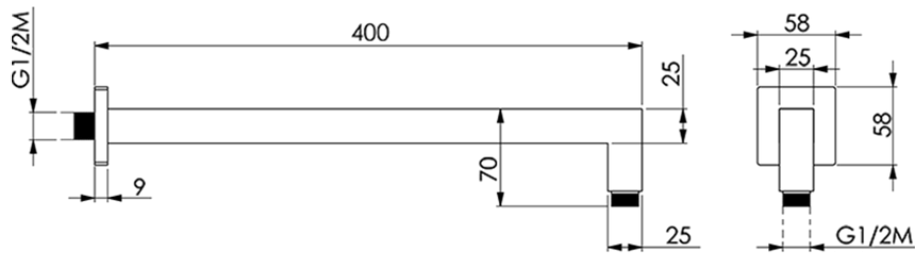

Shower arm SHOWER_SS013320

SS013320

<https://en.huberitalia.com/shower-arm-shower-ss013320>

2026-06-29