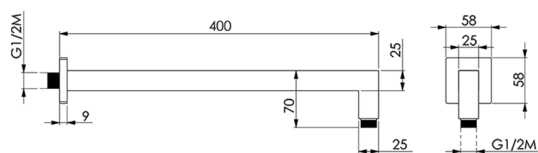

Shower arm SHOWER_SS013320

MODEL **SS013320**

Shower arm, 25x25x400 mm, Brass

AVAILABLE FINISHINGS

- **21** 21 Chrome
- **2B** 2B Polished Nickel
- **2F** 2F Brushed Nickel
- **40** 40 Matt Black
- **4Q** 4Q Matt White

CHARACTERISTICS

2026-04-07