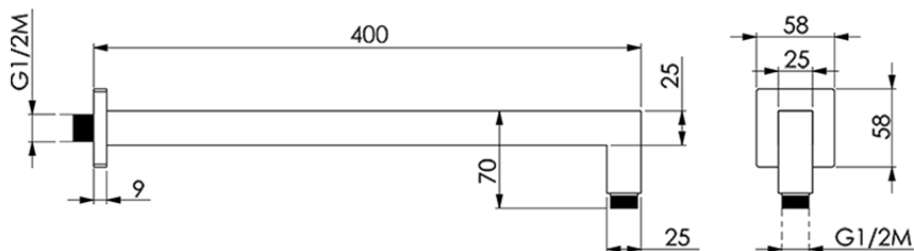

Shower arm SHOWER_SS013320

SS013320

<https://en.huberitalia.com/shower-arm-shower-ss013320>

2026-06-09