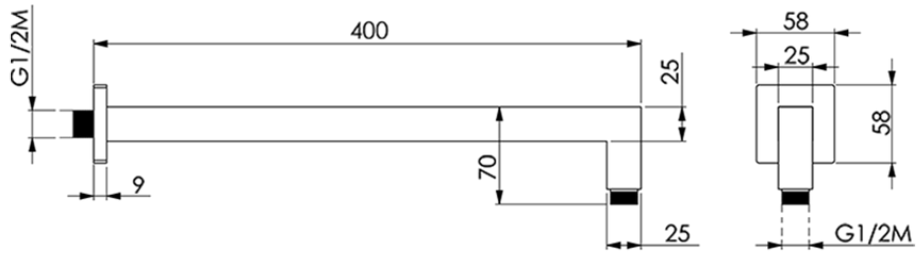

Shower arm SHOWER_SS013320

SS013320

<https://en.huberitalia.com/shower-arm-shower-ss013320>

2026-05-19