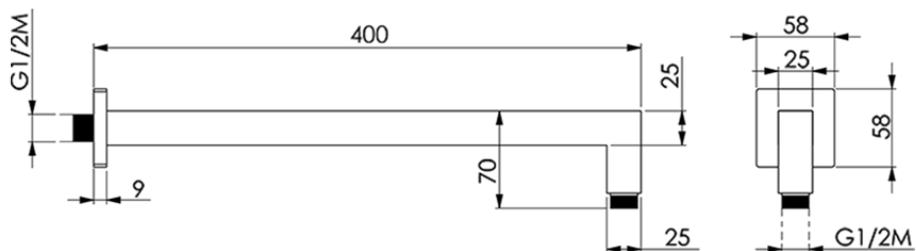

Shower arm SHOWER_SS013320

SS013320

<https://en.huberitalia.com/shower-arm-shower-ss013320>

2026-04-07