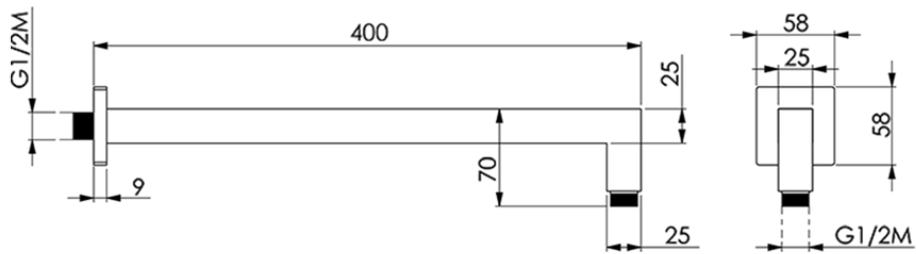

Shower arm SHOWER_SS013320

SS013320

<https://en.huberitalia.com/shower-arm-shower-ss013320>

2026-06-29