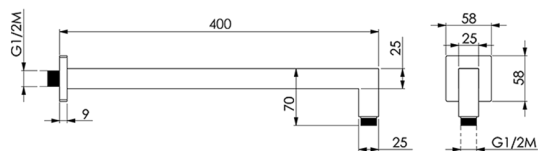

Shower arm SHOWER_SS013320

MODEL **SS013320**

Shower arm, 25x25x400 mm, Brass

AVAILABLE FINISHINGS

- **21** 21 Chrome
- **2B** 2B Polished Nickel
- **2F** 2F Brushed Nickel
- **40** 40 Matt Black
- **4Q** 4Q Matt White

CHARACTERISTICS

2026-04-07