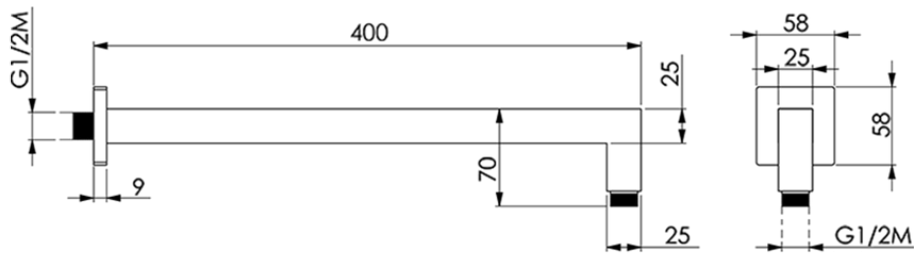

Shower arm SHOWER_SS013320

SS013320

<https://en.huberitalia.com/shower-arm-shower-ss013320>

2026-06-08