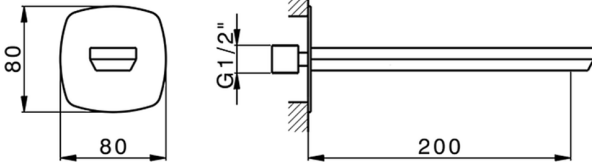

Filler spout HARLOCK_HC000241

MODEL **HC000241**

Filler spout, L.200 mm, 1/2" M connection

AVAILABLE FINISHINGS

- **21** 21 Chrome
- **2P** 2P Rose Gold
- **2Q** 2Q Black Titanium
- **40** 40 Matt Black
- **4Q** 4Q Matt White

CHARACTERISTICS

2024-11-15