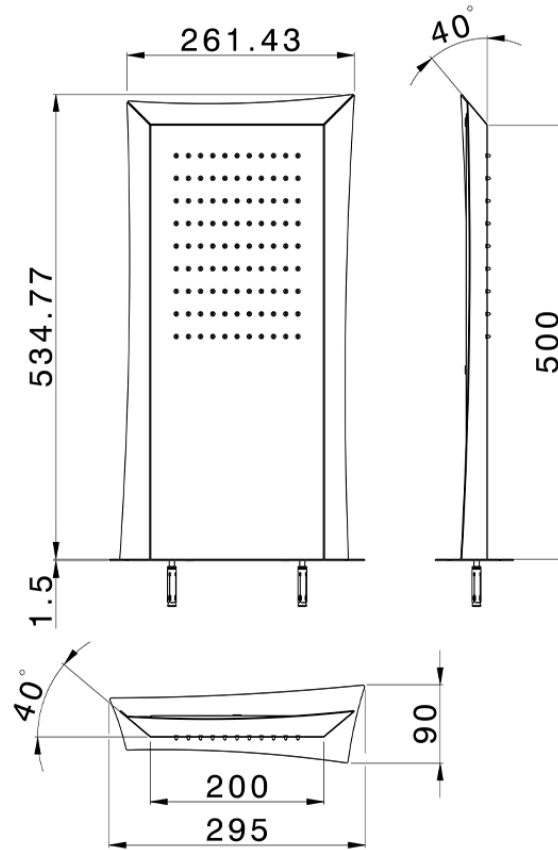

Trapezoidal wall-mounted showerhead ZEN_ZS122050

ZS122050

<https://en.huberitalia.com/trapezoidal-wall-mounted-showerhead-zen-zs122050>

2025-04-24