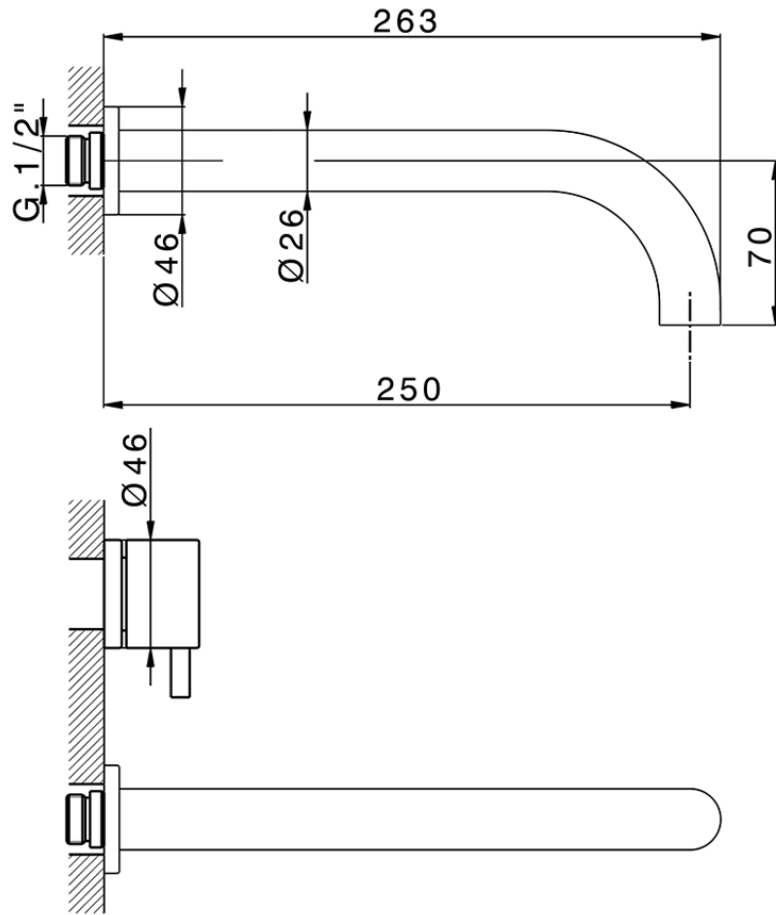

## Exposed part for concealed washbasin mixer NUOVA KIRUNA\_K2013511

K2013511

<https://en.huberitalia.com/exposed-part-for-concealed-washbasin-mixer-nuova-kiruna-k2013511>

ZB033511

<https://en.huberitalia.com/concealed-washbasin-mixer-concealed-zb033511>