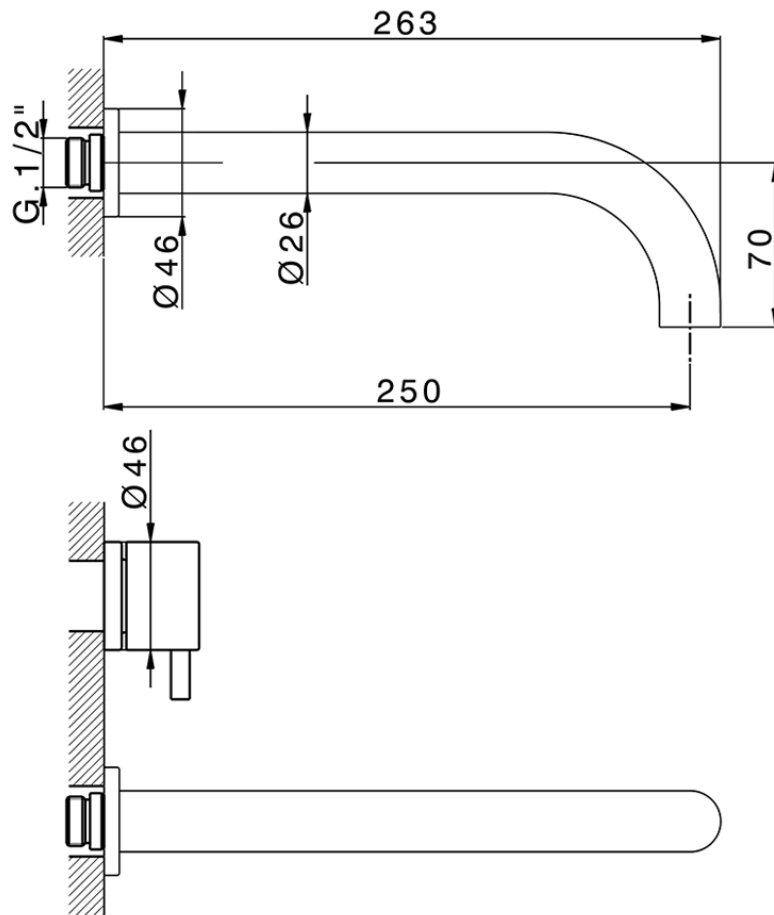

Exposed part for concealed washbasin mixer NUOVA KIRUNA_K2013511

K2013511

<https://en.huberitalia.com/exposed-part-for-concealed-washbasin-mixer-nuova-kiruna-k2013511>

ZB033511

<https://en.huberitalia.com/concealed-washbasin-mixer-concealed-zb033511>