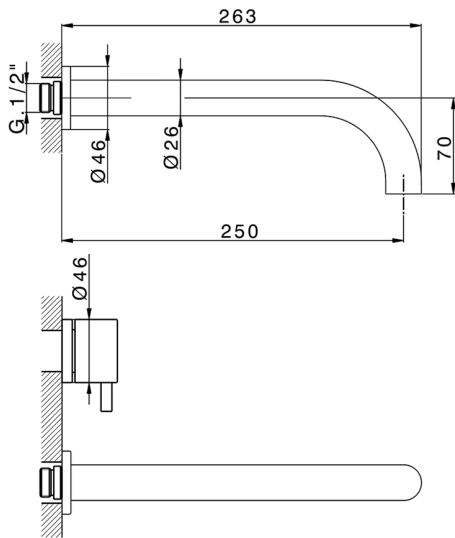

Exposed part for concealed washbasin mixer NUOVA KIRUNA_K2013511

MODEL **K2013511**

Exposed part for concealed washbasin mixer, without concealed part, spout L.250 mm, for items ZB033511

AVAILABLE FINISHINGS

-  **21** 21 Chrome
-  **26** 26 Old Copper
-  **2F** 2F Brushed Nickel
-  **2W** 2W Brushed Gold
-  **40** 40 Matt Black
-  **4Q** 4Q Matt White

CHARACTERISTICS

Installation **Concealed**

Required concealed parts **ZB033511**

Concealed washbasin mixer CONCEALED_ZB033511

MODEL **ZB033511**

Concealed washbasin mixer, right headvalve - left headvalve

AVAILABLE FINISHINGS

 **04** 04 Without finishing

CHARACTERISTICS

Installation	Concealed
Concealed	1