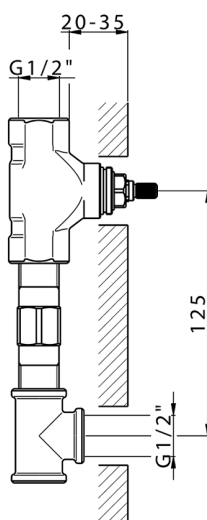

Exposed part for concealed washbasin mixer NUOVA KIRUNA_K2013511

MODEL **K2013511**

Exposed part for concealed washbasin mixer, without concealed part, spout L.250 mm, for items ZB033511

AVAILABLE FINISHINGS

-  **21** 21 Chrome
-  **26** 26 Old Copper
-  **2F** 2F Brushed Nickel
-  **2W** 2W Brushed Gold
-  **40** 40 Matt Black
-  **4Q** 4Q Matt White

CHARACTERISTICS

Installation **Concealed**

Required concealed parts **ZB033511**

Concealed washbasin mixer CONCEALED_ZB033511

MODEL **ZB033511**

Concealed washbasin mixer, right headvalve - left headvalve

AVAILABLE FINISHINGS

 **04** 04 Without finishing

CHARACTERISTICS

Installation	Concealed
Concealed	1