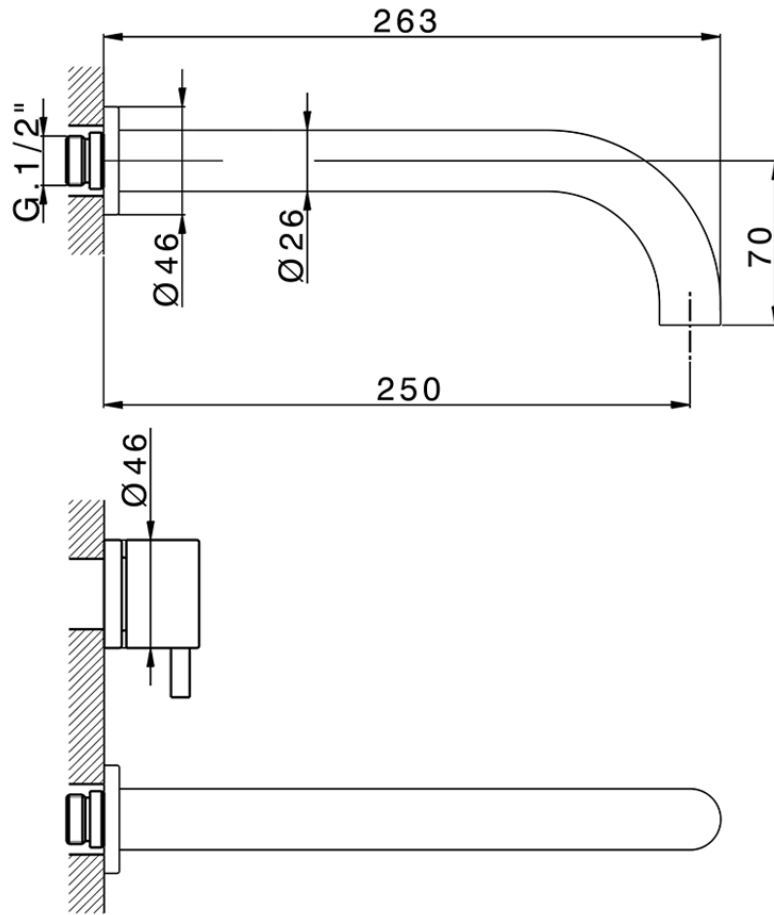

Exposed part for concealed washbasin mixer NUOVA KIRUNA\_K2013511

K2013511

<https://en.huberitalia.com/exposed-part-for-concealed-washbasin-mixer-nuova-kiruna-k2013511>

ZB033511

<https://en.huberitalia.com/concealed-washbasin-mixer-concealed-zb033511>