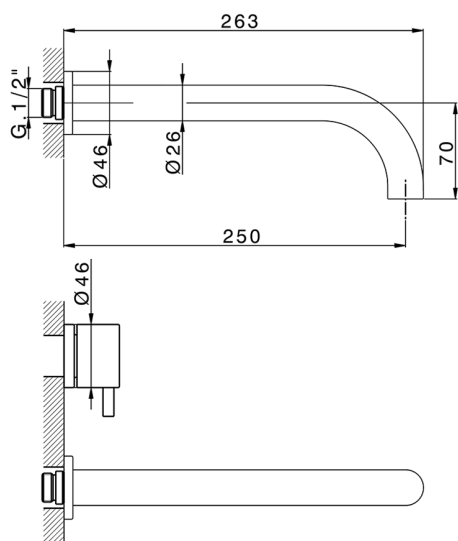

Exposed part for concealed washbasin mixer NUOVA KIRUNA_K2013511

MODEL **K2013511**

Exposed part for concealed washbasin mixer, without concealed part, spout L.250 mm, for items ZB033511

AVAILABLE FINISHINGS

-  **21** 21 Chrome
-  **26** 26 Old Copper
-  **2F** 2F Brushed Nickel
-  **2W** 2W Brushed Gold
-  **40** 40 Matt Black
-  **4Q** 4Q Matt White

CHARACTERISTICS

Installation **Concealed**
 Required concealed parts **ZB033511**

Concealed washbasin mixer CONCEALED_ZB033511

MODEL **ZB033511**

Concealed washbasin mixer, right headvalve - left headvalve

AVAILABLE FINISHINGS

04 04 Without finishing

CHARACTERISTICS

Installation	Concealed
Concealed	1