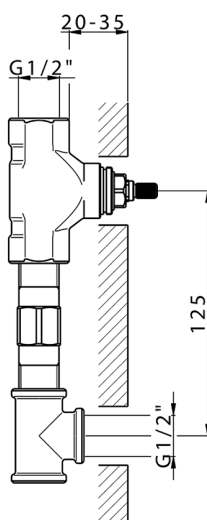

Exposed part for concealed washbasin mixer NUOVA KIRUNA_K2013511

MODEL **K2013511**

Exposed part for concealed washbasin mixer, without concealed part, spout L.250 mm, for items ZB033511

AVAILABLE FINISHINGS

-  **21** 21 Chrome
-  **26** 26 Old Copper
-  **2F** 2F Brushed Nickel
-  **2W** 2W Brushed Gold
-  **40** 40 Matt Black
-  **4Q** 4Q Matt White

CHARACTERISTICS

Installation **Concealed**
 Required concealed parts **ZB033511**

Concealed washbasin mixer CONCEALED_ZB033511

MODEL **ZB033511**

Concealed washbasin mixer, right headvalve - left headvalve

AVAILABLE FINISHINGS

04 04 Without finishing

CHARACTERISTICS

Installation	Concealed
Concealed	1