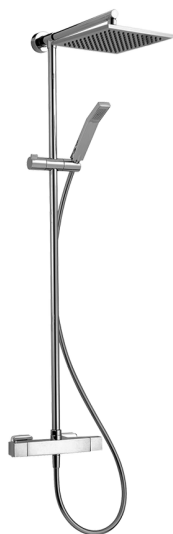

Thermostatic shower column, 2-function COLUMNS_QMC78010

MODEL **QMC78010**

Thermostatic shower column, 2-function, 2-outlet devia stop, not adjustable riser column, sliding handshower holder, 42x18 mm ABS Quad one spray handshower, 250x250 mm BRASS square showerhead, 150 cm smooth SILVERFLEX Flexible Hose

AVAILABLE FINISHINGS

CHARACTERISTICS

Cartridge Spare Parts **22.04A.AR - ZZ97279004**

Argo 2 (long filter) Thermostatic Valve

DeviaStop

The Huber Devia Stop technology allows to adjust the water flow and to direct it to the selected output point (overhead soaker, hand shower, etc).

SafeTouch

The Huber SafeTouch system maintains the mixer body cool to the touch during operation.

Thermostatic

The Huber thermostatic is your personal water manager, helping you to handle, control and save water and energy.