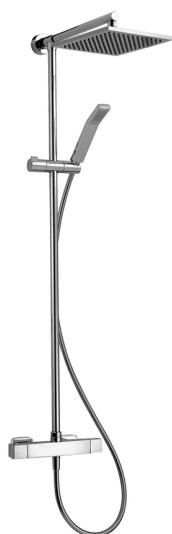

Thermostatic shower column, 2-function COLUMNS_QMC78010

MODEL **QMC78010**

Thermostatic shower column, 2-function, 2-outlet devia stop, not adjustable riser column, sliding handshower holder, 42x18 mm ABS Quad one spray handshower, 250x250 mm BRASS square showerhead, 150 cm smooth SILVERFLEX Flexible Hose

AVAILABLE FINISHINGS

CHARACTERISTICS

Cartridge Spare Parts **22.04A.AR - ZZ97279004**

Argo 2 (long filter) Thermostatic Valve

DeviaStop

The Huber Devia Stop technology allows to adjust the water flow and to direct it to the selected output point (overhead soaker, hand shower, etc).

SafeTouch

The Huber SafeTouch system maintains the mixer body cool to the touch during operation.

Thermostatic

The Huber thermostatic is your personal water manager, helping you to handle, control and save water and energy.