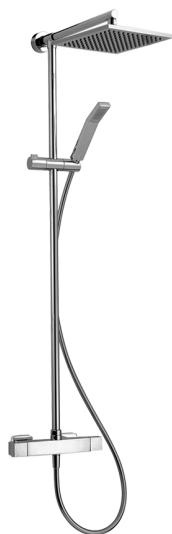

## Thermostatic shower column, 2-function COLUMNS\_QMC78010

MODEL **QMC78010**

Thermostatic shower column, 2-function, 2-outlet devia stop, not adjustable riser column, sliding handshower holder, 42x18 mm ABS Quad one spray handshower, 250x250 mm BRASS square showerhead, 150 cm smooth SILVERFLEX Flexible Hose

AVAILABLE FINISHINGS

CHARACTERISTICS

Cartridge Spare Parts **22.04A.AR - ZZ97279004**

**Argo 2 (long filter) Thermostatic Valve**

### DeviaStop

The Huber Devia Stop technology allows to adjust the water flow and to direct it to the selected output point (overhead soaker, hand shower, etc).

### SafeTouch

The Huber SafeTouch system maintains the mixer body cool to the touch during operation.