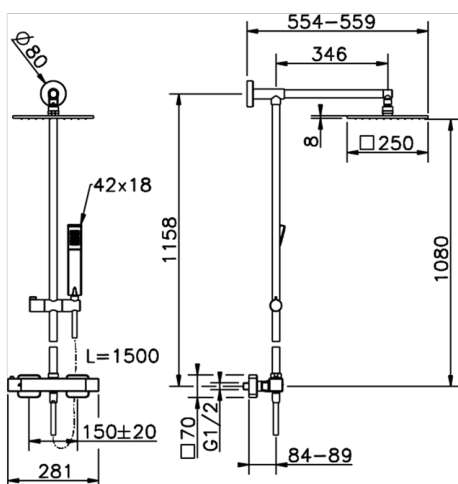

Thermostatic shower column, 2-function COLUMNS_QMC78010

MODEL **QMC78010**

Thermostatic shower column, 2-function, 2-outlet devia stop, not adjustable riser column, sliding handshower holder, 42x18 mm ABS Quad one spray handshower, 250x250 mm BRASS square showerhead, 150 cm smooth SILVERFLEX Flexible Hose

AVAILABLE FINISHINGS

CHARACTERISTICS

Cartridge Spare Parts **22.04A.AR - ZZ97279004**

Argo 2 (long filter) Thermostatic Valve

DeviaStop

The Huber Devia Stop technology allows to adjust the water flow and to direct it to the selected output point (overhead soaker, hand shower, etc).