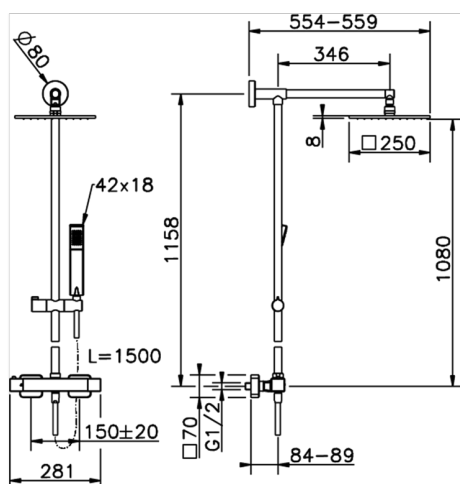

Thermostatic shower column, 2-function COLUMNS_QMC78010

MODEL **QMC78010**

Thermostatic shower column, 2-function, 2-outlet devia stop, not adjustable riser column, sliding handshower holder, 42x18 mm ABS Quad one spray handshower, 250x250 mm BRASS square showerhead, 150 cm smooth SILVERFLEX Flexible Hose

AVAILABLE FINISHINGS

CHARACTERISTICS

Cartridge Spare Parts **22.04A.AR - ZZ97279004**

Argo 2 (long filter) Thermostatic Valve

DeviaStop

The Huber Devia Stop technology allows to adjust the water flow and to direct it to the selected output point (overhead soaker, hand shower, etc).