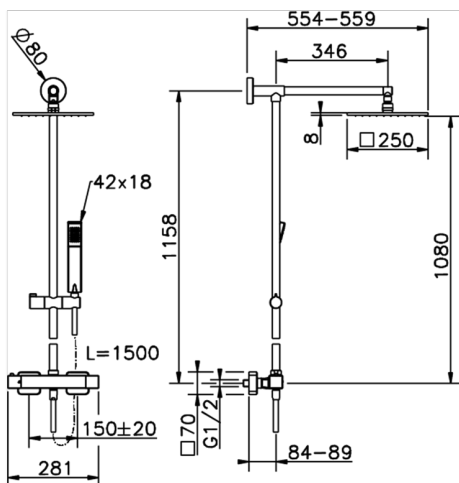

Thermostatic shower column, 2-function COLUMNS_QMC78010

MODEL **QMC78010**

Thermostatic shower column, 2-function, 2-outlet devia stop, not adjustable riser column, sliding handshower holder, 42x18 mm ABS Quad one spray handshower, 250x250 mm BRASS square showerhead, 150 cm smooth SILVERFLEX Flexible Hose

AVAILABLE FINISHINGS

CHARACTERISTICS

Cartridge Spare Parts **22.04A.AR - ZZ97279004**

Argo 2 (long filter) Thermostatic Valve

DeviaStop

The Huber Devia Stop technology allows to adjust the water flow and to direct it to the selected output point (overhead soaker, hand shower, etc).