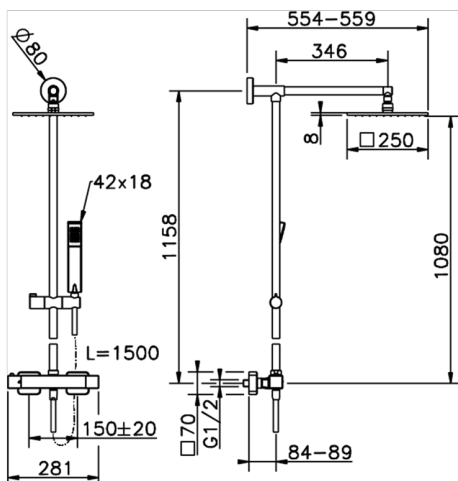

## Thermostatic shower column, 2-function COLUMNS\_QMC78010

MODEL **QMC78010**

Thermostatic shower column, 2-function, 2-outlet devia stop, not adjustable riser column, sliding handshower holder, 42x18 mm ABS Quad one spray handshower, 250x250 mm BRASS square showerhead, 150 cm smooth SILVERFLEX Flexible Hose

AVAILABLE FINISHINGS

CHARACTERISTICS

Cartridge Spare Parts **22.04A.AR - ZZ97279004**

**Argo 2 (long filter) Thermostatic Valve**

### DeviaStop

The Huber Devia Stop technology allows to adjust the water flow and to direct it to the selected output point (overhead soaker, hand shower, etc).